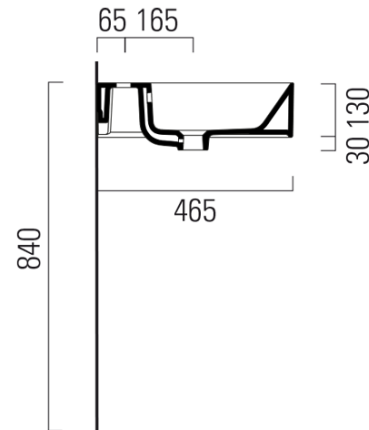

KUBE X ceramic washbasin 100x47cm, groud bottom edge, no tap hole, white ExtraGlaze

GSI[®]

Order code: 94239011

Basic information

Brand: GSI
Series: KUBE X

Size

Width: 1000 mm
Height: 160 mm
Depth: 470 mm

Properties

Colour: White
Material: Ceramic
Installation: Freestanding, Wall-hung - Screws
Type of washbasin: Washbasin
Tap hole: Without tap hole
Overflow: Yes
Shape: Rectangle
Equipment: ExtraGlaze
Weight / Piece: 28.2 kg
Packaging: 1 Piece
Warranty: 2 years

We recommend buy

1 Piece GSI Click-Clack washbasin waste 5/4", ceramic plug, white (Order code: PCS11)

KUBE X ceramic washbasin 100x47cm, ground bottom edge, no tap hole, white ExtraGlaze

Technical sheet