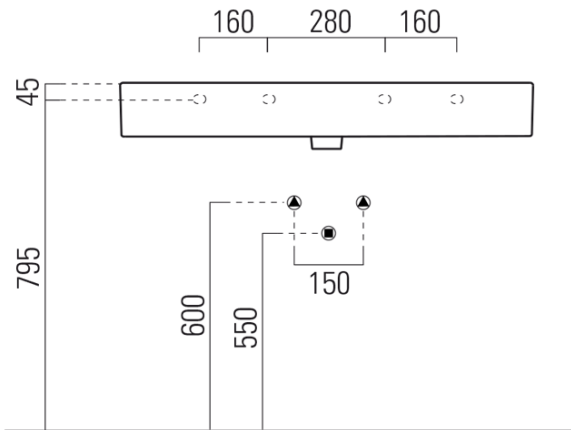

KUBE X ceramic washbasin 100x47cm, groud bottom edge, no tap hole, white ExtraGlaze

GSI[®]

Order code: 94239011

Basic information

Brand: GSI
Series: KUBE X

Size

Width: 1000 mm
Height: 160 mm
Depth: 470 mm

Properties

Colour: White
Material: Ceramic
Installation: Freestanding, Wall-hung - Screws
Type of washbasin: Washbasin
Tap hole: Without tap hole
Overflow: Yes
Shape: Rectangle
Equipment: ExtraGlaze
Weight / Piece: 28.2 kg
Packaging: 1 Piece
Warranty: 2 years

We recommend buy

1 Piece GSI Click-Clack washbasin waste 5/4", ceramic plug, white (Order code: PCS11)

KUBE X ceramic washbasin 100x47cm, ground bottom edge, no tap hole, white ExtraGlaze

Technical sheet