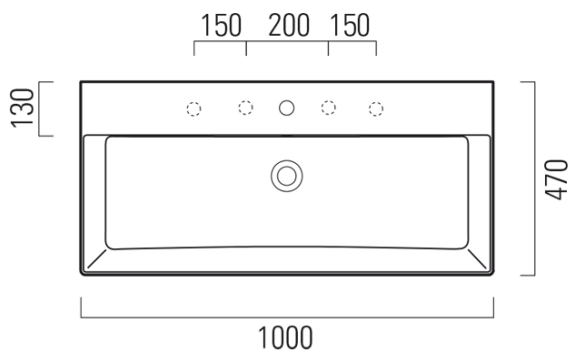

KUBE X ceramic washbasin 100x47cm, groud bottom edge, no tap hole, white ExtraGlaze

GSI[®]

Order code: 94239011

Basic information

Brand: GSI
Series: KUBE X

Size

Width: 1000 mm
Height: 160 mm
Depth: 470 mm

Properties

Colour: White
Material: Ceramic
Installation: Freestanding, Wall-hung - Screws
Type of washbasin: Washbasin
Tap hole: Without tap hole
Overflow: Yes
Shape: Rectangle
Equipment: ExtraGlaze
Weight / Piece: 28.2 kg
Packaging: 1 Piece
Warranty: 2 years

We recommend buy

1 Piece GSI Click-Clack washbasin waste 5/4", ceramic plug, white (Order code: PCS11)

KUBE X ceramic washbasin 100x47cm, ground bottom edge, no tap hole, white ExtraGlaze

Technical sheet