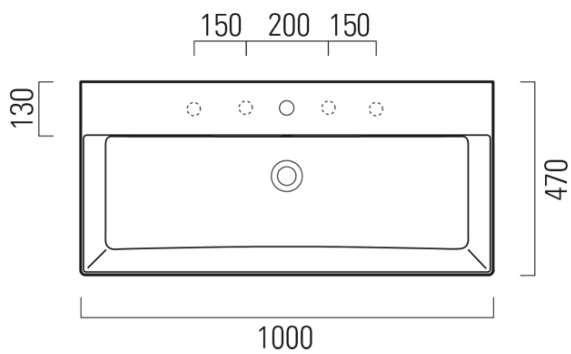

KUBE X ceramic washbasin 100x47cm, groud bottom edge, no tap hole, white ExtraGlaze

GSI[®]

Order code: 94239011

Basic information

Brand: GSI
Series: KUBE X

Size

Width: 1000 mm
Height: 160 mm
Depth: 470 mm

Properties

Colour: White
Material: Ceramic
Installation: Freestanding, Wall-hung - Screws
Type of washbasin: Washbasin
Tap hole: Without tap hole
Overflow: Yes
Shape: Rectangle
Equipment: ExtraGlaze
Weight / Piece: 28.2 kg
Packaging: 1 Piece
Warranty: 2 years

We recommend buy

1 Piece GSI washbasin drain 5/4", click-clack, ceramic stopper, 5-65mm, white (Order code: PCS11)

KUBE X ceramic washbasin 100x47cm, ground bottom edge, no tap hole, white ExtraGlaze

Technical sheet