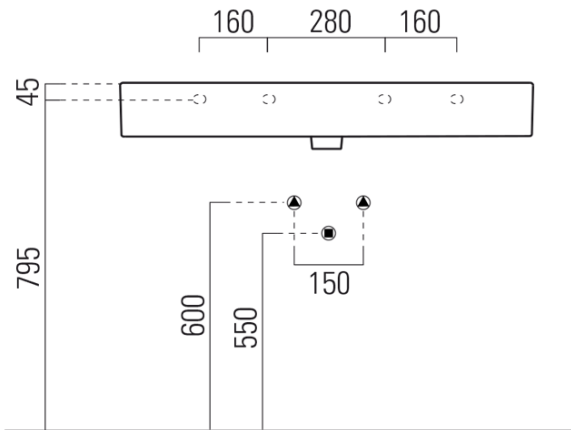

KUBE X ceramic washbasin 100x47cm, groud bottom edge, no tap hole, white ExtraGlaze

GSI[®]

Order code: 94239011

Basic information

Brand: GSI
Series: KUBE X

Size

Width: 1000 mm
Height: 160 mm
Depth: 470 mm

Properties

Colour: White
Material: Ceramic
Installation: Freestanding, Wall-hung - Screws
Type of washbasin: Washbasin
Tap hole: Without tap hole
Overflow: Yes
Shape: Rectangle
Equipment: ExtraGlaze
Weight / Piece: 28.2 kg
Packaging: 1 Piece
Warranty: 2 years

We recommend buy

1 Piece GSI washbasin drain 5/4", click-clack, ceramic stopper, 5-65mm, white (Order code: PCS11)

KUBE X ceramic washbasin 100x47cm, ground bottom edge, no tap hole, white ExtraGlaze

Technical sheet