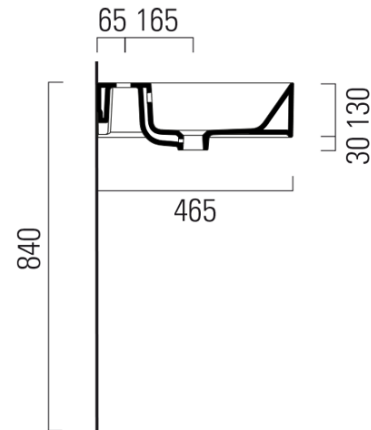

KUBE X ceramic washbasin 100x47cm, ground bottom edge, no tap hole, white ExtraGlaze

Technical sheet