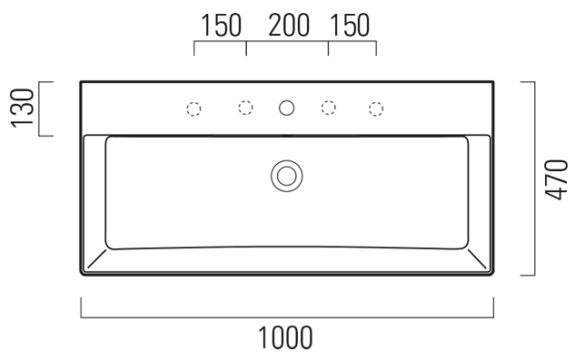

KUBE X ceramic washbasin 100x47cm, ground bottom edge, no tap hole, white ExtraGlaze

Technical sheet