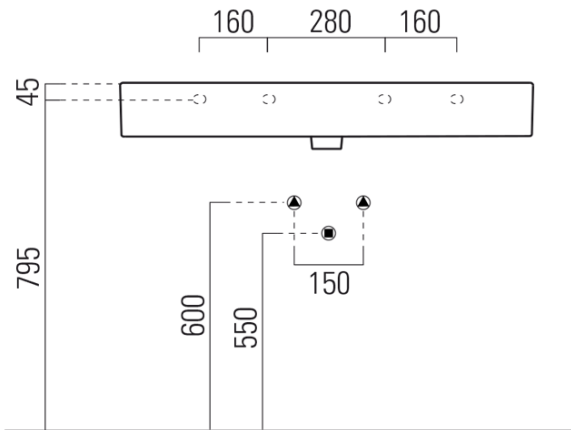

KUBE X ceramic washbasin 100x47cm, ground bottom edge, no tap hole, white ExtraGlaze

Technical sheet