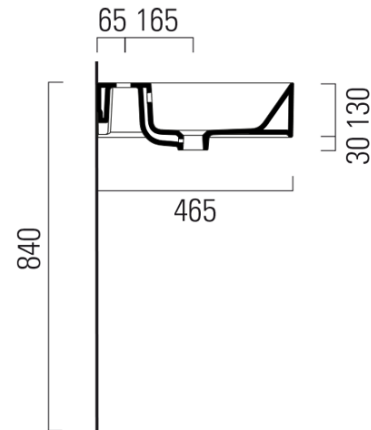

KUBE X ceramic washbasin 100x47cm, groud bottom edge, no tap hole, white ExtraGlaze

GSI[®]

Order code: 94239011

Basic information

Brand: GSI
Series: KUBE X

Size

Width: 1000 mm
Height: 160 mm
Depth: 470 mm

Properties

Colour: White
Material: Ceramic
Installation: Freestanding, Wall-hung - Screws
Type of washbasin: Washbasin
Tap hole: Without tap hole
Overflow: Yes
Shape: Rectangle
Equipment: ExtraGlaze
Weight / Piece: 28.2 kg
Packaging: 1 Piece
Warranty: 2 years

We recommend buy

1 Piece GSI washbasin drain 5/4", click-clack, ceramic stopper, 5-65mm, white (Order code: PCS11)

KUBE X ceramic washbasin 100x47cm, ground bottom edge, no tap hole, white ExtraGlaze

Technical sheet