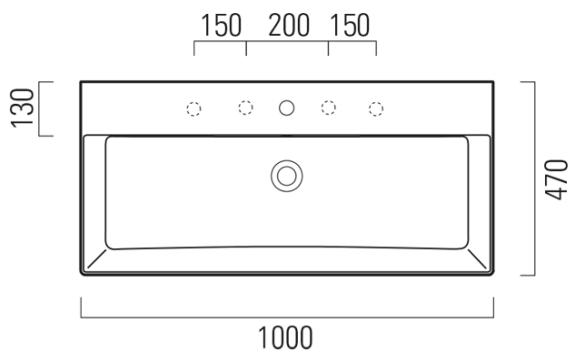

KUBE X ceramic washbasin 100x47cm, groud bottom edge, no tap hole, white ExtraGlaze

GSI[®]

Order code: 94239011

Basic information

Brand: GSI
Series: KUBE X

Size

Width: 1000 mm
Height: 160 mm
Depth: 470 mm

Properties

Colour: White
Material: Ceramic
Installation: Freestanding, Wall-hung - Screws
Type of washbasin: Washbasin
Tap hole: Without tap hole
Overflow: Yes
Shape: Rectangle
Equipment: ExtraGlaze
Weight / Piece: 28.2 kg
Packaging: 1 Piece
Warranty: 2 years

We recommend buy

1 Piece GSI washbasin drain 5/4", click-clack, ceramic stopper, 5-65mm, white (Order code: PCS11)

KUBE X ceramic washbasin 100x47cm, ground bottom edge, no tap hole, white ExtraGlaze

Technical sheet