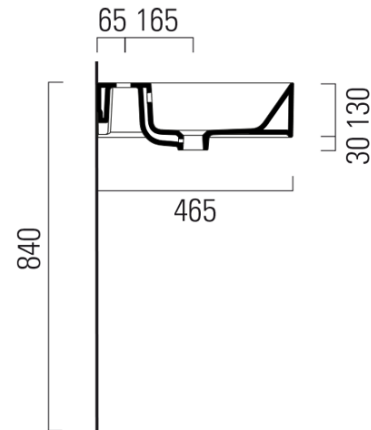

KUBE X ceramic washbasin 100x47cm, groud bottom edge, no tap hole, white ExtraGlaze

GSI[®]

Order code: 94239011

Basic information

Brand: GSI
Series: KUBE X

Size

Width: 1000 mm
Height: 160 mm
Depth: 470 mm

Properties

Colour: White
Material: Ceramic
Installation: Freestanding, Wall-hung - Screws
Type of washbasin: Washbasin
Tap hole: Without tap hole
Overflow: Yes
Shape: Rectangle
Equipment: ExtraGlaze
Weight / Piece: 28.2 kg
Packaging: 1 Piece
Warranty: 2 years

We recommend buy

1 Piece GSI Click-Clack washbasin waste 5/4", ceramic plug, white (Order code: PCS11)

KUBE X ceramic washbasin 100x47cm, ground bottom edge, no tap hole, white ExtraGlaze

Technical sheet