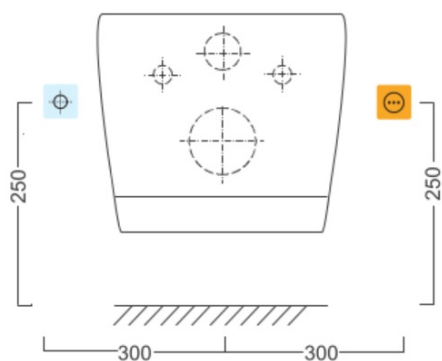

AVVA wall-hung WC with electronic bidet BLOOMING EKO PLUS

Order code: NB-1160D-3

Basic information

Brand: Sapho

Size

Width: 355 mm

Depth: 530 mm

Properties

Colour: White

Material: Ceramic

Flushing Technology: Rimless

Shape: Classic

Bidet Functions: Automatic nozzle cleaning, Bidet and feminine nozzle, Seat with touch sensor, LED night light, Massage rinse, Adjustable nozzle position, Adjustable water temperature, Adjustable water pressure, Oscillating nozzle movement, Thermal air drying, Energy saving stand by mode, Heated seat

Equipment: Hidden Fixings, Soft Close (slow closing)

Weight / Piece: 30.55 kg

Packaging: 2 Piece

Warranty: 2 years

Technical sheet

Option A

Option B

-  Electrical outlet
-  Cold water connection