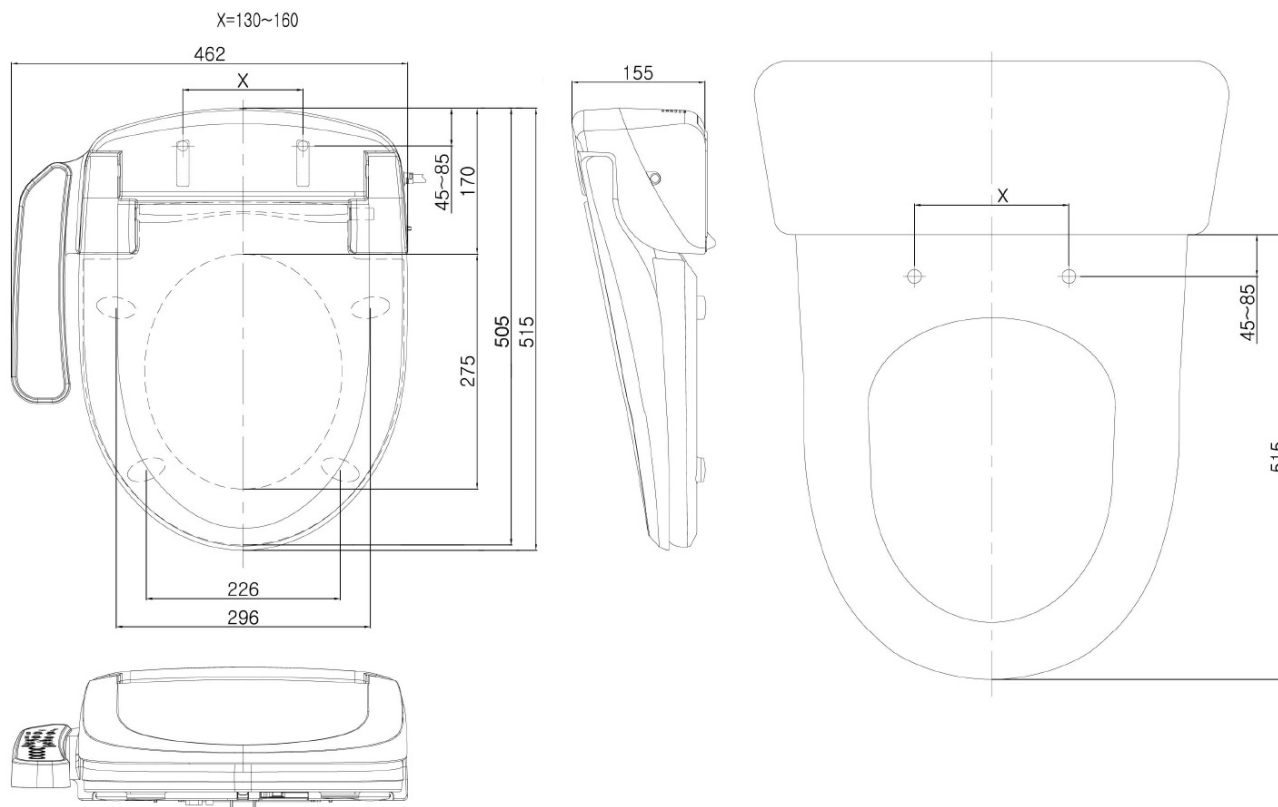

AVVA wall-hung WC with electronic bidet BLOOMING EKO PLUS

Order code: NB-1160D-3

Basic information

Brand: Sapho

Size

Width: 355 mm

Depth: 530 mm

Properties

Colour: White

Material: Ceramic

Flushing Technology: Rimless

Shape: Classic

Bidet Functions: Automatic nozzle cleaning, Bidet and feminine nozzle, Seat with touch sensor, LED night light, Massage rinse, Adjustable nozzle position, Adjustable water temperature, Adjustable water pressure, Oscillating nozzle movement, Thermal air drying, Energy saving stand by mode, Heated seat

Equipment: Hidden Fixings, Soft Close (slow closing)

Weight / Piece: 30.55 kg

Packaging: 2 Piece

Warranty: 2 years

Technical sheet

Option A

Option B

-  Electrical outlet
-  Cold water connection