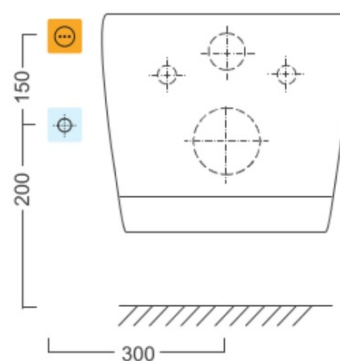

AVVA wall-hung WC with electronic bidet BLOOMING EKO PLUS

Order code: NB-1160D-3

Basic information

Brand: Sapho

Size

Width: 355 mm

Depth: 530 mm

Properties

Colour: White

Material: Ceramic

Flushing Technology: Rimless

Shape: Classic

Bidet Functions: Automatic nozzle cleaning, Bidet and feminine nozzle, Seat with touch sensor, LED night light, Massage rinse, Adjustable nozzle position, Adjustable water temperature, Adjustable water pressure, Oscillating nozzle movement, Thermal air drying, Energy saving stand by mode, Heated seat

Equipment: Hidden Fixings, Soft Close (slow closing)

Weight / Piece: 30.55 kg

Packaging: 2 Piece

Warranty: 2 years

Technical sheet

Option A

Option B

-  Electrical outlet
-  Cold water connection