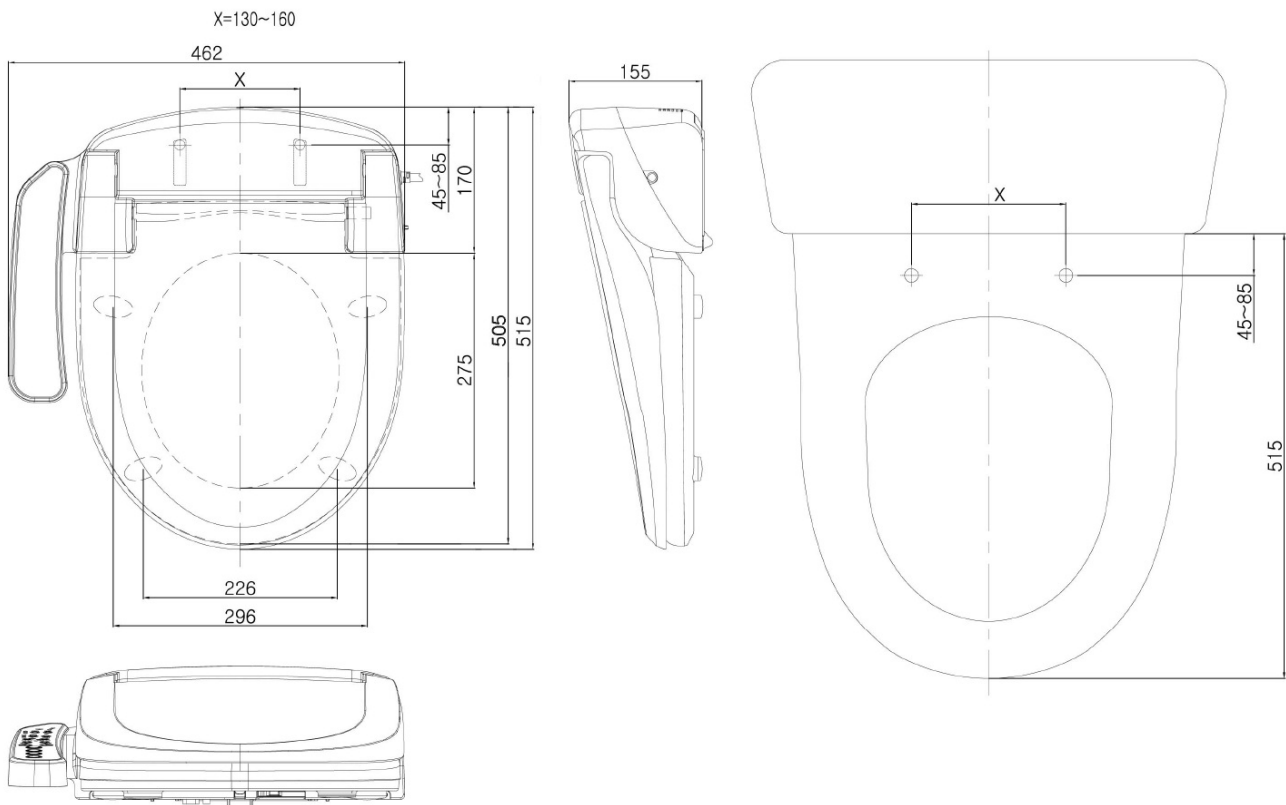

AVVA wall-hung WC with electronic bidet BLOOMING EKO PLUS

Order code: NB-1160D-3

Size

Width: 355 mm

Depth: 530 mm

Properties

Colour: White

Material: Ceramic

Warranty: 2 years

Technical sheet

Option A

Option B

-  Electrical outlet
-  Cold water connection