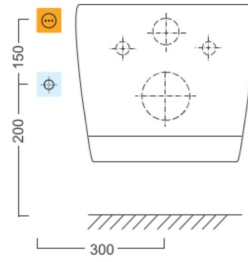

Option B

- Electrical outlet
- Cold water connection