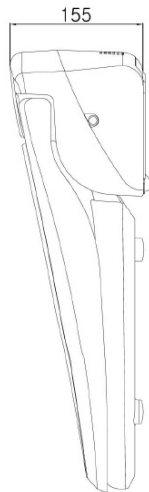

**HANDICAP close couple toiled, raised seat, electronic bidet BLOOMING EKO PLUS,
Rimless, P-Trap, white**

Order code: NB-1160D-1

Size

Width: 375 mm

Height: 865 mm

Depth: 675 mm

Properties

Colour: White

Material: Ceramic

Warranty: 2 years

**Technical sheet**

Option A

Option B

-  Electrical outlet
-  Cold water connection