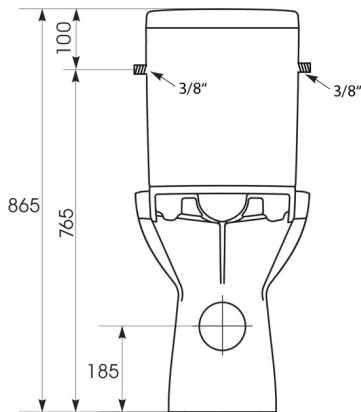

**HANDICAP close couple toiled, raised seat, electronic bidet BLOOMING EKO PLUS,
Rimless, P-Trap, white**

Order code: NB-1160D-1

Size

Width: 375 mm

Height: 865 mm

Depth: 675 mm

Properties

Colour: White

Material: Ceramic

Warranty: 2 years

**Technical sheet**

Option A

Option B

-  Electrical outlet
-  Cold water connection