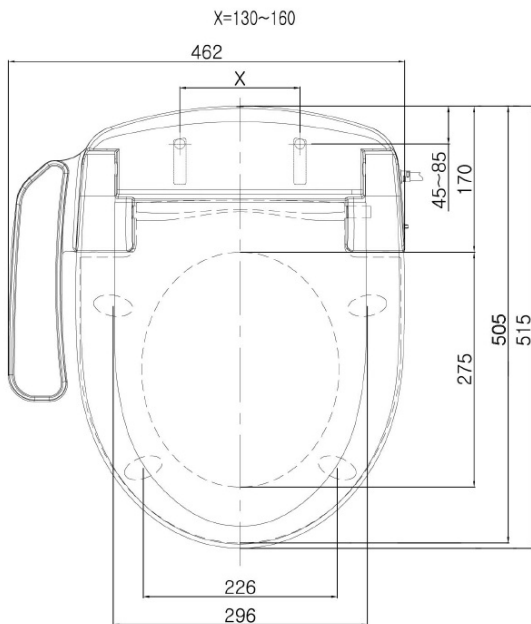

**HANDICAP close couple toiled, raised seat, electronic bidet BLOOMING EKO PLUS,
Rimless, P-Trap, white**

Order code: NB-1160D-1

Size

Width: 375 mm

Height: 865 mm

Depth: 675 mm

Properties

Colour: White

Material: Ceramic

Warranty: 2 years

**Technical sheet**

Option A

Option B

-  Electrical outlet
-  Cold water connection