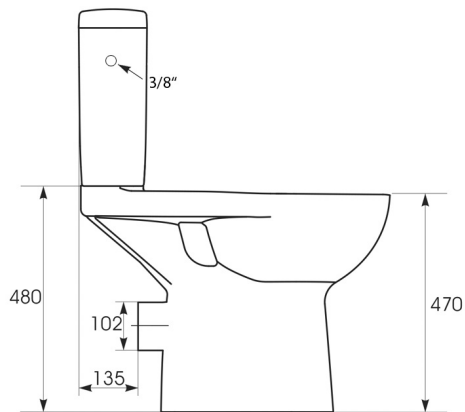

**HANDICAP close couple toiled, raised seat, electronic bidet BLOOMING EKO PLUS,
Rimless, P-Trap, white**

Order code: NB-1160D-1

Size

Width: 375 mm

Height: 865 mm

Depth: 675 mm

Properties

Colour: White

Material: Ceramic

Warranty: 2 years

**Technical sheet**

Option A

Option B

-  Electrical outlet
-  Cold water connection