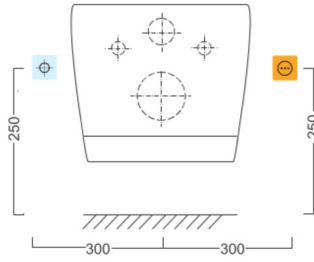

Option A

- Electrical outlet
- Cold water connection