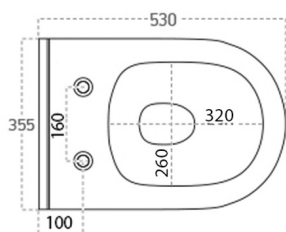

Technical sheet