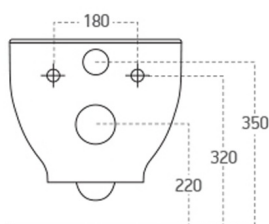

Technical sheet