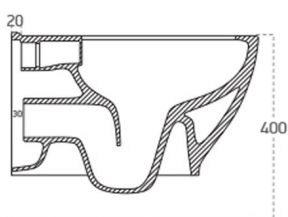

Technical sheet