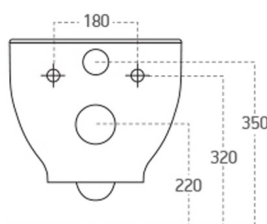

Technical sheet