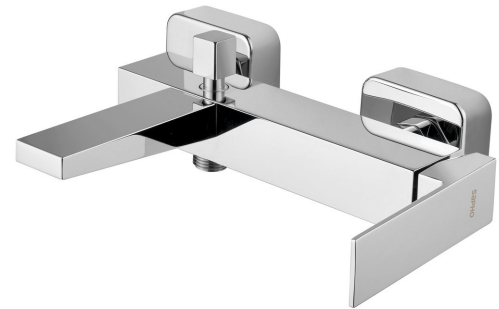

## LATUS Wall-Mount Bath Mixer Tap, chrome

**Order code:** 1102-70

### Basic information

**Brand:** Sapho  
**Series:** LATUS

### Size

**Width:** 255 mm  
**Height:** 35 mm  
**Depth:** 175 mm

### Properties

**Colour:** Chrome  
**Material:** Brass  
**Shape:** Square  
**Installation:** Wall-mounted 150 mm  
**Type of control:** Lever  
**Type of diverter:** Pressure  
**Cartridge diameter:** 25 mm  
**Weight / Piece:** 3.73 kg  
**Packaging:** 1 Piece  
**Warranty:** 6 years