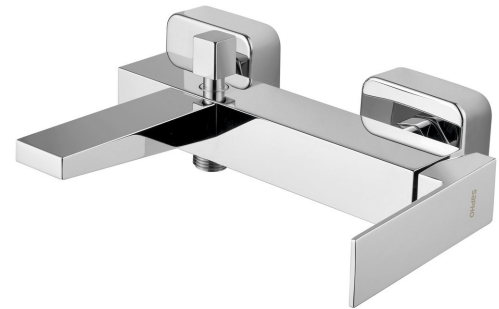

LATUS Wall-Mount Bath Mixer Tap, chrome

Order code: 1102-70

Basic information

Brand: Sapho
Series: LATUS

Size

Width: 255 mm
Height: 35 mm
Depth: 175 mm

Properties

Colour: Chrome
Material: Brass
Shape: Square
Installation: Wall-mounted 150 mm
Type of control: Lever
Type of diverter: Pressure
Cartridge diameter: 25 mm
Weight / Piece: 3.73 kg
Packaging: 1 Piece
Warranty: 6 years

Spare parts

Replacement Cartridge, dia 25mm (Order code: NDSM07)

Technical sheet