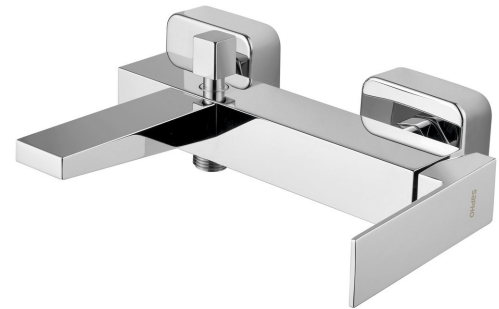

## LATUS Wall-Mount Bath Mixer Tap, chrome

Order code: 1102-70

### Basic information

Brand: Sapho  
Series: LATUS

### Size

Width: 255 mm  
Height: 35 mm  
Depth: 175 mm

### Properties

Colour: Chrome  
Material: Brass  
Shape: Square  
Installation: Wall-mounted 150 mm  
Type of control: Lever  
Type of diverter: Pressure  
Cartridge diameter: 25 mm  
Weight / Piece: 3.73 kg  
Packaging: 1 Piece  
Warranty: 6 years