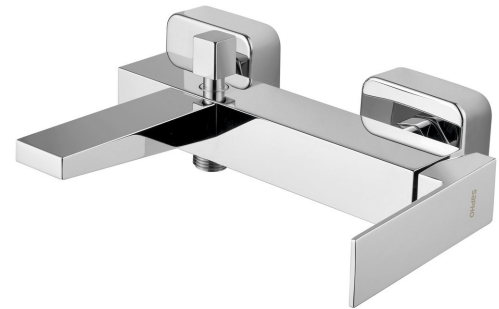

LATUS Wall-Mount Bath Mixer Tap, chrome

Order code: 1102-70

Basic information

Brand: Sapho
Series: LATUS

Size

Width: 255 mm
Height: 35 mm
Depth: 175 mm

Properties

Colour: Chrome
Material: Brass
Shape: Square
Installation: Wall-mounted 150 mm
Type of control: Lever
Type of diverter: Pressure
Cartridge diameter: 25 mm
Weight / Piece: 3.73 kg
Packaging: 1 Piece
Warranty: 6 years

Spare parts

Replacement Cartridge, dia 25mm (Order code: NDSM07)
KEROX replacement Cartridge dia 25mm (Order code: 35CAI026)

Technical sheet