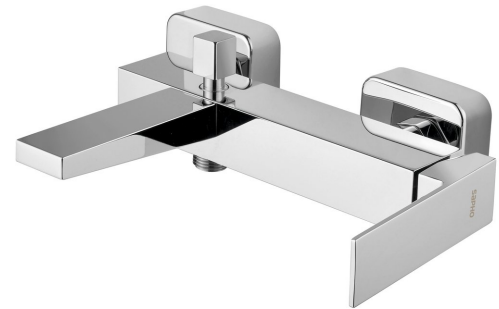

Order code: 1102-70

## Basic information

Brand: Sapho  
Series: LATUS

## Size

Width: 255 mm  
Height: 35 mm  
Depth: 175 mm

## Properties

Colour: Chrome  
Material: Brass  
Shape: Square  
Installation: Wall-mounted 150 mm  
Type of control: Lever  
Type of diverter: Pressure  
Cartridge diameter: 25 mm  
Weight / Piece: 3.73 kg  
Packaging: 1 Piece  
Warranty: 6 years