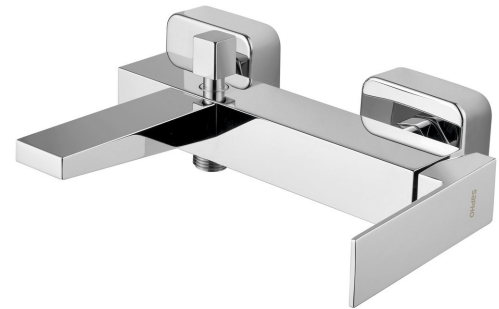

Order code: 1102-70

Basic information

Brand: Sapho
Series: LATUS

Size

Width: 255 mm
Height: 35 mm
Depth: 175 mm

Properties

Colour: Chrome
Material: Brass
Shape: Square
Installation: Wall-mounted 150 mm
Type of control: Lever
Type of diverter: Pressure
Cartridge diameter: 25 mm
Weight / Piece: 3.73 kg
Packaging: 1 Piece
Warranty: 6 years

Spare parts

Replacement Cartridge, dia 25mm (Order code: NDSM07)
KEROX replacement Cartridge dia 25mm (Order code: 35CAI026)

Technical sheet