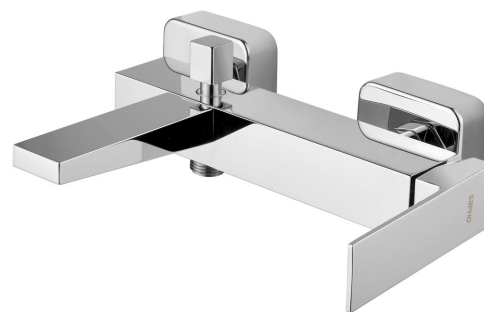

LATUS Wall-Mount Bath Mixer Tap, chrome

Order code: 1102-70

Size

Width: 255 mm

Height: 35 mm

Depth: 175 mm

Properties

Colour: Chrome

Material: Brass

Warranty: 6 years