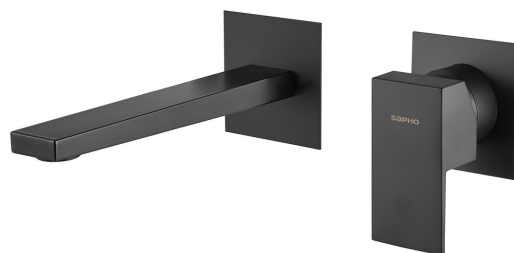

# LATUS Wall-Mount 2 Hole Washbasin Mixer Tap, black matt

Order code: 1102-78B

## Basic information

Brand: Sapho  
Series: LATUS

## Size

Width: 260 mm  
Height: 80 mm  
Depth: 165 mm

## Properties

Colour: Black matt  
Material: Brass  
Shape: Square  
Installation: Concealed  
Type of control: Lever  
Cartridge diameter: 42 mm  
Weight / Piece: 1.55 kg  
Packaging: 1 Piece  
Warranty: 6 years