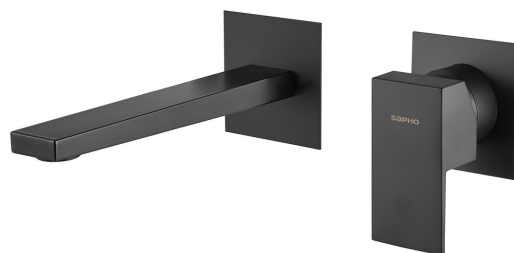

LATUS Wall-Mount 2 Hole Washbasin Mixer Tap, black matt

Order code: 1102-78B

Basic information

Brand: Sapho
Series: LATUS

Size

Width: 260 mm
Height: 80 mm
Depth: 165 mm

Properties

Colour: Black matt
Material: Brass
Shape: Square
Installation: Concealed
Type of control: Lever
Cartridge diameter: 42 mm
Weight / Piece: 1.55 kg
Packaging: 1 Piece
Warranty: 6 years

Spare parts

Male Tap Aerator M24x1, black (Order code: 3070.260)

Technical sheet