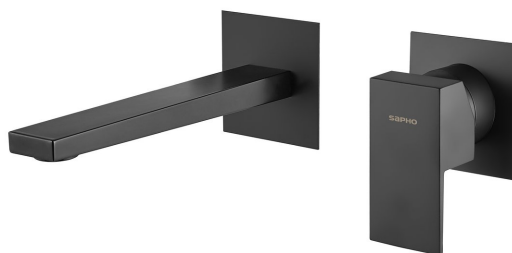

LATUS Wall-Mount 2 Hole Washbasin Mixer Tap, black matt

Order code: 1102-78B

Basic information

Brand: Sapho
Series: LATUS

Size

Width: 260 mm
Height: 80 mm
Depth: 165 mm

Properties

Colour: Black matt
Material: Brass
Shape: Square
Installation: Concealed
Type of control: Lever
Cartridge diameter: 42 mm
Weight / Piece: 1.55 kg
Packaging: 1 Piece
Warranty: 6 years

Spare parts

Male Tap Aerator M24x1, black (Order code: 3070.260)

Technical sheet