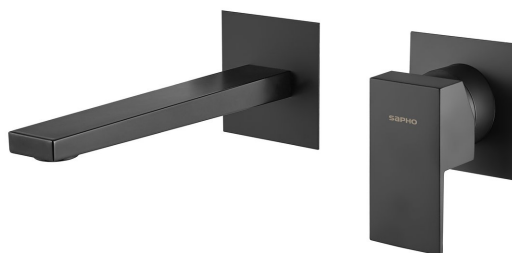

# LATUS Wall-Mount 2 Hole Washbasin Mixer Tap, black matt

Order code: 1102-78B

## Basic information

Brand: Sapho  
Series: LATUS

## Size

Width: 260 mm  
Height: 80 mm  
Depth: 165 mm

## Properties

Colour: Black matt  
Material: Brass  
Shape: Square  
Installation: Concealed  
Type of control: Lever  
Cartridge diameter: 42 mm  
Weight / Piece: 1.55 kg  
Packaging: 1 Piece  
Warranty: 6 years