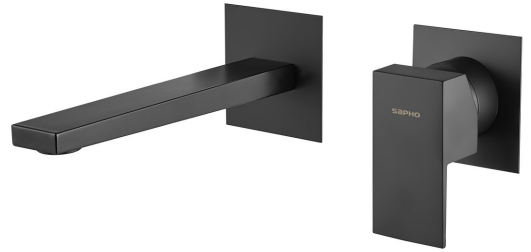

## LATUS Wall-Mount 2 Hole Washbasin Mixer Tap, black matt

Order code: 1102-78B

### Size

Width: 260 mm  
 Height: 80 mm  
 Depth: 165 mm

### Properties

Colour: Black matt  
 Material: Brass  
 Warranty: 6 years