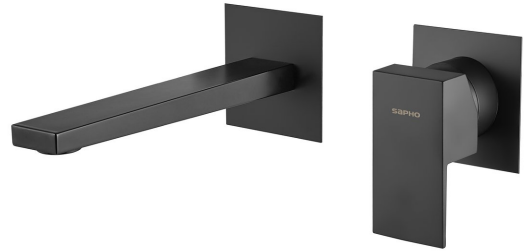

SPECTRE Wall-Mount 2 Hole Washbasin Mixer Tap, black matt

Order code: 1102-78B

Size

Width: 260 mm

Height: 80 mm

Depth: 165 mm

Properties

Warranty: 6 years

Colour: Black matt

Material: Brass

Technical sheet