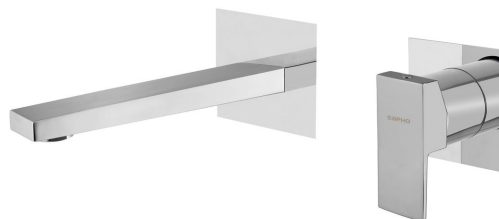

LATUS Wall-Mount 2-Hole Washbasin Mixer Tap, chrome

Order code: 1102-78

Basic information

Brand: Sapho
Series: LATUS

Size

Width: 260 mm
Height: 80 mm
Depth: 165 mm

Properties

Colour: Chrome
Material: Brass
Shape: Square
Installation: Concealed
Type of control: Lever
Cartridge diameter: 42 mm
Weight / Piece: 1.55 kg
Packaging: 1 Piece
Warranty: 6 years

Spare parts

NEOPERL Aerator with tilting strainer, Male Tap Aerator M24x1, chrome (Order code: AERGIR)

LATUS Wall-Mount 2-Hole Washbasin Mixer Tap,
chrome

Technical sheet