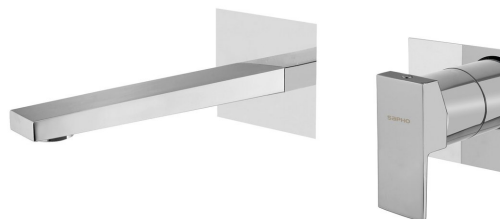

LATUS Wall-Mount 2-Hole Washbasin Mixer Tap, chrome

Order code: 1102-78

Basic information

Brand: Sapho
Series: LATUS

Size

Width: 260 mm
Height: 80 mm
Depth: 165 mm

Properties

Colour: Chrome
Material: Brass
Shape: Square
Installation: Concealed
Type of control: Lever
Cartridge diameter: 42 mm
Weight / Piece: 1.55 kg
Packaging: 1 Piece
Warranty: 6 years

Spare parts

NEOPERL Aerator with tilting strainer, Male Tap Aerator M24x1, chrome (Order code: AERGIR)

LATUS Wall-Mount 2-Hole Washbasin Mixer Tap,
chrome

Technical sheet