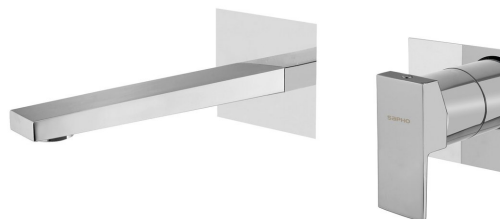

# LATUS Wall-Mount 2-Hole Washbasin Mixer Tap, chrome

Order code: 1102-78

## Basic information

Brand: Sapho  
Series: LATUS

## Size

Width: 260 mm  
Height: 80 mm  
Depth: 165 mm

## Properties

Colour: Chrome  
Material: Brass  
Shape: Square  
Installation: Concealed  
Type of control: Lever  
Cartridge diameter: 42 mm  
Weight / Piece: 1.55 kg  
Packaging: 1 Piece  
Warranty: 6 years