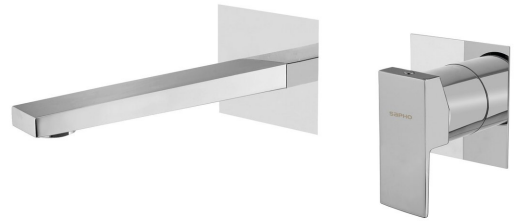

LATUS Wall-Mount 2-Hole Washbasin Mixer Tap, chrome

Order code: 1102-78

Size

Width: 260 mm
 Height: 80 mm
 Depth: 165 mm

Properties

Colour: Chrome
 Material: Brass
 Warranty: 6 years

Technical sheet