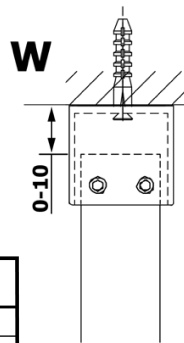

Order code: GX1590

Basic information

Brand: Gelco
Series: VARIO

Size

Width: 900 mm
Height: 2000 mm

Properties

Glass colour: NORDIC glass
Glass finish: Coated glass
Glass thickness: 8 mm
Weight / Piece: 38.0 kg
Packaging: 1 Piece
Warranty: 3 years

Technical sheet

MODEL	A
GX1570	685-700
GX1580	785-800
GX1590	885-900
GX1510	985-1000
GX1511	1085-1100
GX1512	1185-1200
GX1514	1385-1400

MODEL	A
GX1470	679
GX1480	779
GX1490	879
GX1410	979
GX1411	1079
GX1412	1179
GX1413	1279
GX1414	1379
GX1570	679
GX1580	779
GX1590	879
GX1510	979
GX1511	1079
GX1512	1179
GX1514	1379

MODEL	A
GX1570	685-700
GX1580	785-800
GX1590	885-900
GX1510	985-1000