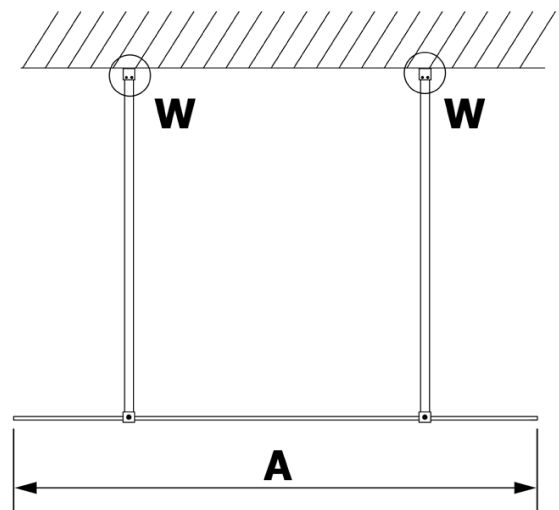

Order code: GX1590

Basic information

Brand: Gelco
Series: VARIO

Size

Width: 900 mm
Height: 2000 mm

Properties

Glass colour: NORDIC glass
Glass finish: Coated glass
Glass thickness: 8 mm
Weight / Piece: 38.0 kg
Packaging: 1 Piece
Warranty: 3 years

Technical sheet

MODEL	A
GX1570	685-700
GX1580	785-800
GX1590	885-900
GX1510	985-1000
GX1511	1085-1100
GX1512	1185-1200
GX1514	1385-1400

MODEL	A
GX1470	679
GX1480	779
GX1490	879
GX1410	979
GX1411	1079
GX1412	1179
GX1413	1279
GX1414	1379
GX1570	679
GX1580	779
GX1590	879
GX1510	979
GX1511	1079
GX1512	1179
GX1514	1379

MODEL	A
GX1570	685-700
GX1580	785-800
GX1590	885-900
GX1510	985-1000