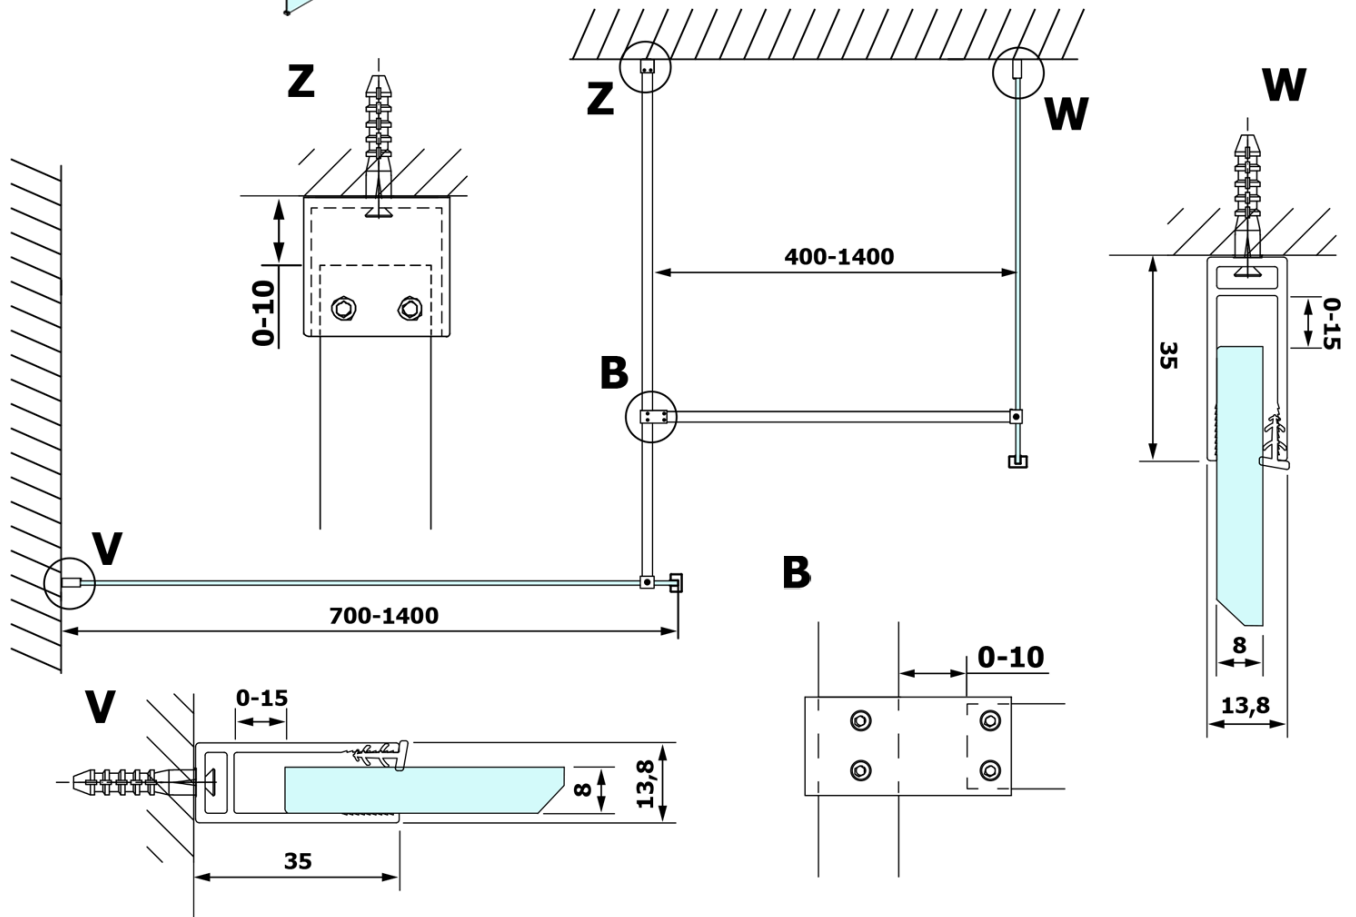

Order code: GX1590

Basic information

Brand: Gelco
Series: VARIO

Size

Width: 900 mm
Height: 2000 mm

Properties

Glass colour: NORDIC glass
Glass finish: Coated glass
Glass thickness: 8 mm
Weight / Piece: 38.0 kg
Packaging: 1 Piece
Warranty: 3 years

Technical sheet

MODEL	A
GX1570	685-700
GX1580	785-800
GX1590	885-900
GX1510	985-1000
GX1511	1085-1100
GX1512	1185-1200
GX1514	1385-1400

MODEL	A
GX1470	679
GX1480	779
GX1490	879
GX1410	979
GX1411	1079
GX1412	1179
GX1413	1279
GX1414	1379
GX1570	679
GX1580	779
GX1590	879
GX1510	979
GX1511	1079
GX1512	1179
GX1514	1379

MODEL	A
GX1570	685-700
GX1580	785-800
GX1590	885-900
GX1510	985-1000