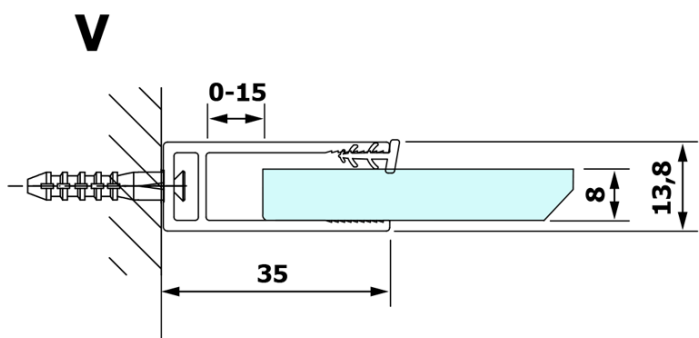

Order code: GX1580

Basic information

Brand: Gelco
Series: VARIO

Size

Width: 800 mm
Height: 2000 mm

Properties

Glass colour: NORDIC glass
Glass finish: Coated glass
Glass thickness: 8 mm
Weight / Piece: 38.0 kg
Packaging: 1 Piece
Warranty: 3 years

MODEL	A
GX1570	685-700
GX1580	785-800
GX1590	885-900
GX1510	985-1000
GX1511	1085-1100
GX1512	1185-1200
GX1514	1385-1400

MODEL	A
GX1470	679
GX1480	779
GX1490	879
GX1410	979
GX1411	1079
GX1412	1179
GX1413	1279
GX1414	1379
GX1570	679
GX1580	779
GX1590	879
GX1510	979
GX1511	1079
GX1512	1179
GX1514	1379

MODEL	A
GX1570	685-700
GX1580	785-800
GX1590	885-900
GX1510	985-1000