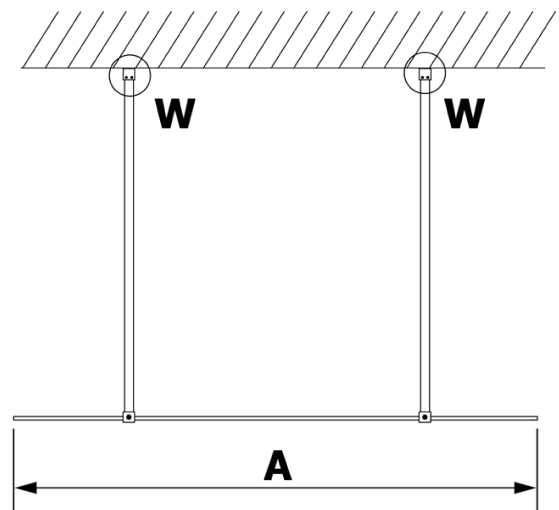

Order code: GX1580

Basic information

Brand: Gelco
Series: VARIO

Size

Width: 800 mm
Height: 2000 mm

Properties

Glass colour: NORDIC glass
Glass finish: Coated glass
Glass thickness: 8 mm
Weight / Piece: 38.0 kg
Packaging: 1 Piece
Warranty: 3 years

MODEL	A
GX1570	685-700
GX1580	785-800
GX1590	885-900
GX1510	985-1000
GX1511	1085-1100
GX1512	1185-1200
GX1514	1385-1400

MODEL	A
GX1470	679
GX1480	779
GX1490	879
GX1410	979
GX1411	1079
GX1412	1179
GX1413	1279
GX1414	1379
GX1570	679
GX1580	779
GX1590	879
GX1510	979
GX1511	1079
GX1512	1179
GX1514	1379

MODEL	A
GX1570	685-700
GX1580	785-800
GX1590	885-900
GX1510	985-1000