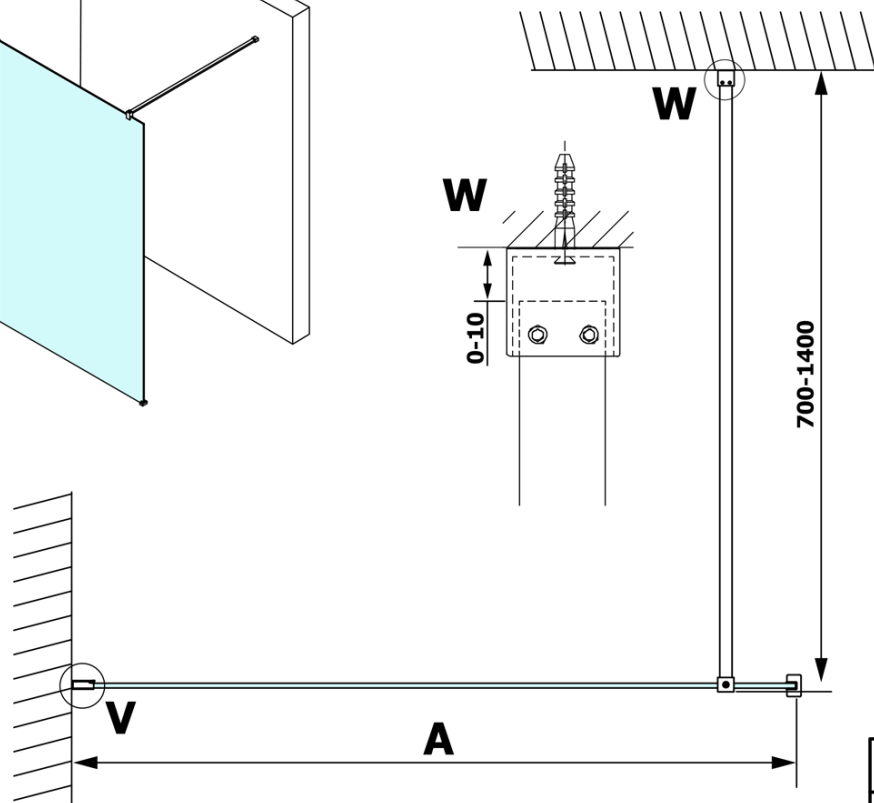

Order code: GX1580

Basic information

Brand: Gelco
Series: VARIO

Size

Width: 800 mm
Height: 2000 mm

Properties

Glass colour: NORDIC glass
Glass finish: Coated glass
Glass thickness: 8 mm
Weight / Piece: 38.0 kg
Packaging: 1 Piece
Warranty: 3 years

MODEL	A
GX1570	685-700
GX1580	785-800
GX1590	885-900
GX1510	985-1000
GX1511	1085-1100
GX1512	1185-1200
GX1514	1385-1400

MODEL	A
GX1470	679
GX1480	779
GX1490	879
GX1410	979
GX1411	1079
GX1412	1179
GX1413	1279
GX1414	1379
GX1570	679
GX1580	779
GX1590	879
GX1510	979
GX1511	1079
GX1512	1179
GX1514	1379

MODEL	A
GX1570	685-700
GX1580	785-800
GX1590	885-900
GX1510	985-1000