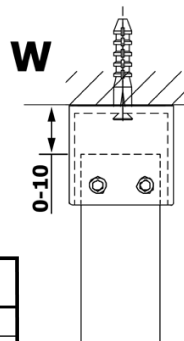

Order code: GX1580

Basic information

Brand: Gelco
Series: VARIO

Size

Width: 800 mm
Height: 2000 mm

Properties

Glass colour: NORDIC glass
Glass finish: Coated glass
Glass thickness: 8 mm
Weight / Piece: 38.0 kg
Packaging: 1 Piece
Warranty: 3 years

MODEL	A
GX1570	685-700
GX1580	785-800
GX1590	885-900
GX1510	985-1000
GX1511	1085-1100
GX1512	1185-1200
GX1514	1385-1400

MODEL	A
GX1470	679
GX1480	779
GX1490	879
GX1410	979
GX1411	1079
GX1412	1179
GX1413	1279
GX1414	1379
GX1570	679
GX1580	779
GX1590	879
GX1510	979
GX1511	1079
GX1512	1179
GX1514	1379

MODEL	A
GX1570	685-700
GX1580	785-800
GX1590	885-900
GX1510	985-1000