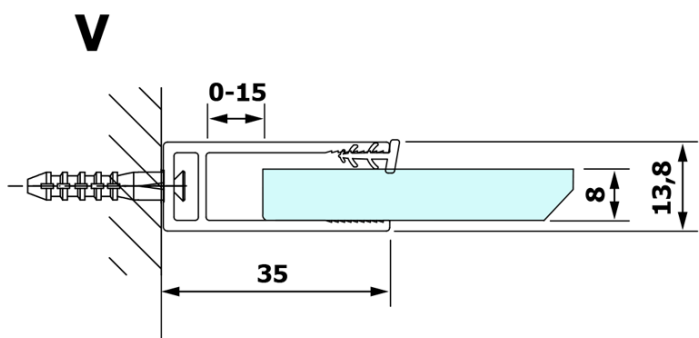

## Size

**Width:** 800 mm  
**Height:** 2000 mm

## Properties

**Glass colour:** NORDIC glass  
**Glass finish:** Coated glass  
**Glass thickness:** 8 mm  
**Weight / Piece:** 38.0 kg  
**Packaging:** 1 Piece  
**Warranty:** 3 years

Technical sheet

MODEL	A
GX1570	685-700
GX1580	785-800
GX1590	885-900
GX1510	985-1000
GX1511	1085-1100
GX1512	1185-1200
GX1514	1385-1400