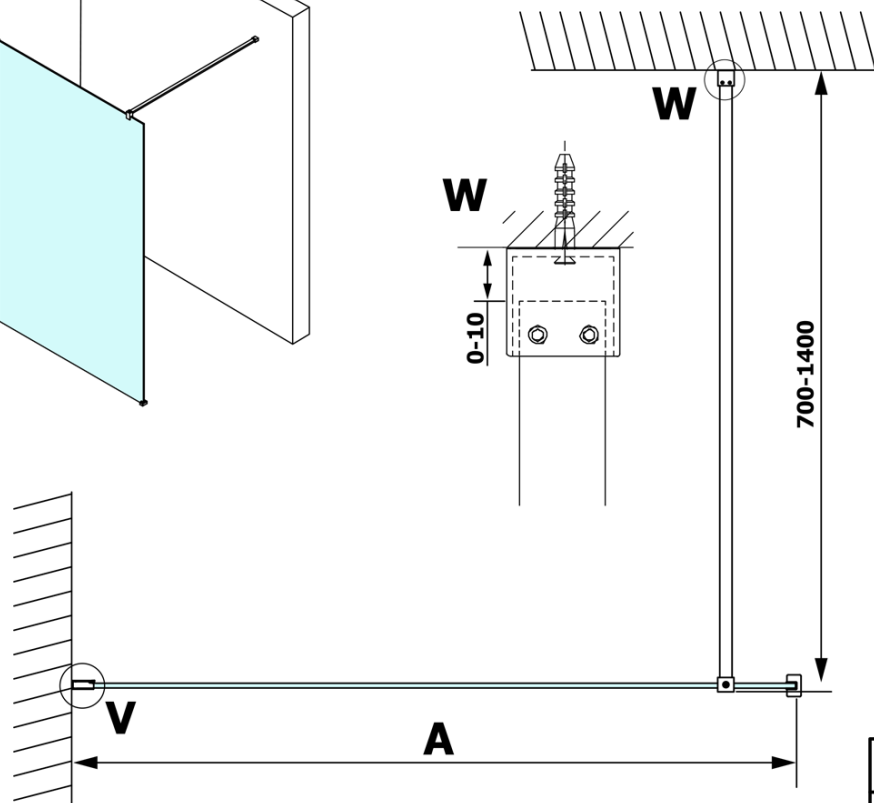

## Size

**Width:** 800 mm  
**Height:** 2000 mm

## Properties

**Glass colour:** NORDIC glass  
**Glass finish:** Coated glass  
**Glass thickness:** 8 mm  
**Weight / Piece:** 38.0 kg  
**Packaging:** 1 Piece  
**Warranty:** 3 years

Technical sheet

MODEL	A
GX1570	685-700
GX1580	785-800
GX1590	885-900
GX1510	985-1000
GX1511	1085-1100
GX1512	1185-1200
GX1514	1385-1400