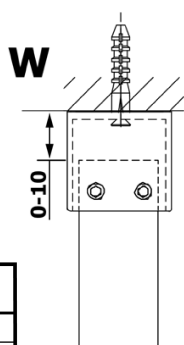

Order code: GX1580

Basic information

Brand: Gelco

Series: VARIO

Size

Width: 800 mm

Height: 2000 mm

Properties

Glass colour: NORDIC glass

Glass finish: Coated glass

Glass thickness: 8 mm

Weight / Piece: 38.0 kg

Packaging: 1 Piece

Warranty: 3 years

Technical sheet

MODEL	A
GX1570	685-700
GX1580	785-800
GX1590	885-900
GX1510	985-1000
GX1511	1085-1100
GX1512	1185-1200
GX1514	1385-1400

MODEL	A
GX1470	679
GX1480	779
GX1490	879
GX1410	979
GX1411	1079
GX1412	1179
GX1413	1279
GX1414	1379
GX1570	679
GX1580	779
GX1590	879
GX1510	979
GX1511	1079
GX1512	1179
GX1514	1379

MODEL	A
GX1570	685-700
GX1580	785-800
GX1590	885-900
GX1510	985-1000