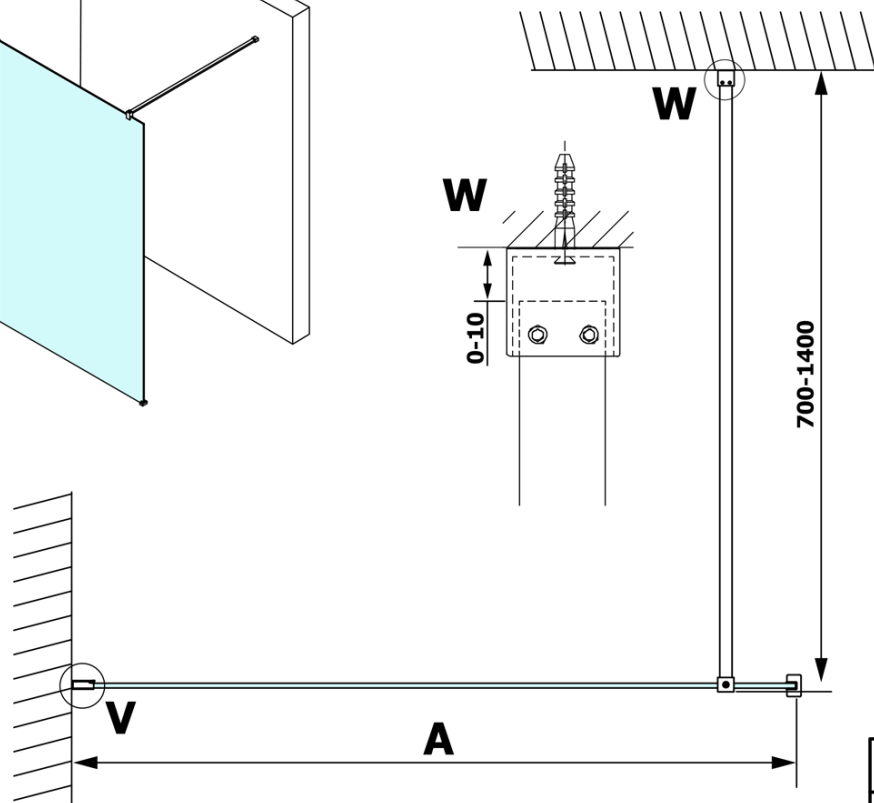

Order code: GX1580

Basic information

Brand: Gelco

Series: VARIO

Size

Width: 800 mm

Height: 2000 mm

Properties

Glass colour: NORDIC glass

Glass finish: Coated glass

Glass thickness: 8 mm

Weight / Piece: 38.0 kg

Packaging: 1 Piece

Warranty: 3 years

Technical sheet

MODEL	A
GX1570	685-700
GX1580	785-800
GX1590	885-900
GX1510	985-1000
GX1511	1085-1100
GX1512	1185-1200
GX1514	1385-1400

MODEL	A
GX1470	679
GX1480	779
GX1490	879
GX1410	979
GX1411	1079
GX1412	1179
GX1413	1279
GX1414	1379
GX1570	679
GX1580	779
GX1590	879
GX1510	979
GX1511	1079
GX1512	1179
GX1514	1379

MODEL	A
GX1570	685-700
GX1580	785-800
GX1590	885-900
GX1510	985-1000