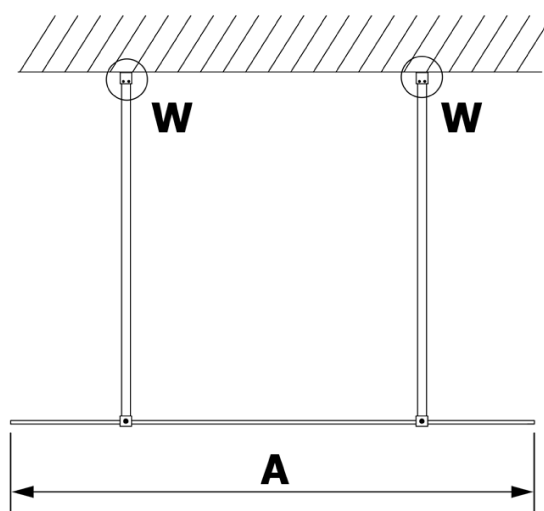

Order code: GX1580

Basic information

Brand: Gelco

Series: VARIO

Size

Width: 800 mm

Height: 2000 mm

Properties

Glass colour: NORDIC glass

Glass finish: Coated glass

Glass thickness: 8 mm

Weight / Piece: 38.0 kg

Packaging: 1 Piece

Warranty: 3 years

Technical sheet

MODEL	A
GX1570	685-700
GX1580	785-800
GX1590	885-900
GX1510	985-1000
GX1511	1085-1100
GX1512	1185-1200
GX1514	1385-1400

MODEL	A
GX1470	679
GX1480	779
GX1490	879
GX1410	979
GX1411	1079
GX1412	1179
GX1413	1279
GX1414	1379
GX1570	679
GX1580	779
GX1590	879
GX1510	979
GX1511	1079
GX1512	1179
GX1514	1379

MODEL	A
GX1570	685-700
GX1580	785-800
GX1590	885-900
GX1510	985-1000