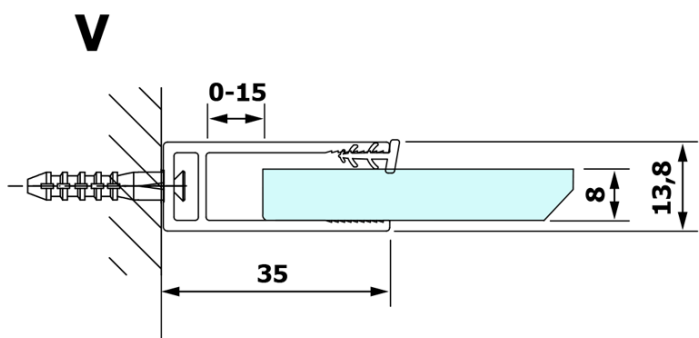

Order code: GX1580

Basic information

Brand: Gelco

Series: VARIO

Size

Width: 800 mm

Height: 2000 mm

Properties

Glass colour: NORDIC glass

Glass finish: Coated glass

Glass thickness: 8 mm

Weight / Piece: 38.0 kg

Packaging: 1 Piece

Warranty: 3 years

Technical sheet

MODEL	A
GX1570	685-700
GX1580	785-800
GX1590	885-900
GX1510	985-1000
GX1511	1085-1100
GX1512	1185-1200
GX1514	1385-1400

MODEL	A
GX1470	679
GX1480	779
GX1490	879
GX1410	979
GX1411	1079
GX1412	1179
GX1413	1279
GX1414	1379
GX1570	679
GX1580	779
GX1590	879
GX1510	979
GX1511	1079
GX1512	1179
GX1514	1379

MODEL	A
GX1570	685-700
GX1580	785-800
GX1590	885-900
GX1510	985-1000