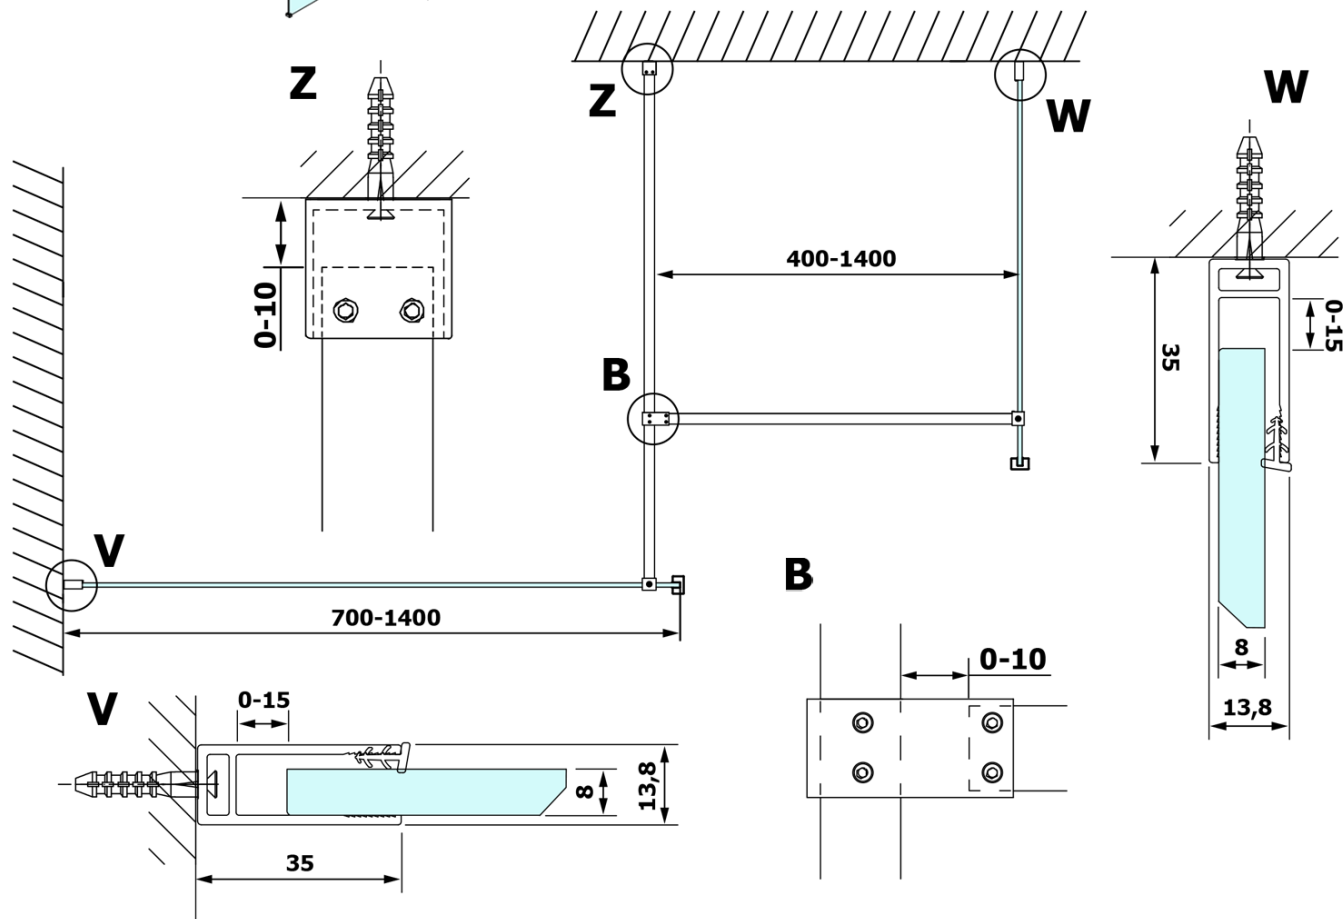

Order code: GX1580

Basic information

Brand: Gelco

Series: VARIO

Size

Width: 800 mm

Height: 2000 mm

Properties

Glass colour: NORDIC glass

Glass finish: Coated glass

Glass thickness: 8 mm

Weight / Piece: 38.0 kg

Packaging: 1 Piece

Warranty: 3 years

Technical sheet

MODEL	A
GX1570	685-700
GX1580	785-800
GX1590	885-900
GX1510	985-1000
GX1511	1085-1100
GX1512	1185-1200
GX1514	1385-1400

MODEL	A
GX1470	679
GX1480	779
GX1490	879
GX1410	979
GX1411	1079
GX1412	1179
GX1413	1279
GX1414	1379
GX1570	679
GX1580	779
GX1590	879
GX1510	979
GX1511	1079
GX1512	1179
GX1514	1379

MODEL	A
GX1570	685-700
GX1580	785-800
GX1590	885-900
GX1510	985-1000