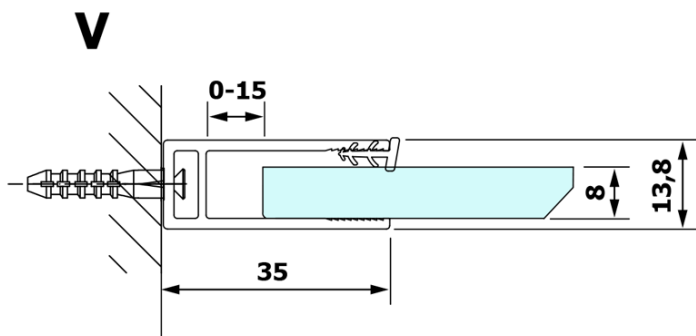

Order code: GX1580

Basic information

Brand: Gelco
Series: VARIO

Size

Width: 800 mm
Height: 2000 mm

Properties

Glass colour: NORDIC glass
Glass finish: Coated glass
Glass thickness: 8 mm
Weight / Piece: 38.0 kg
Packaging: 1 Piece
Warranty: 3 years

Technical sheet

MODEL	A
GX1570	685-700
GX1580	785-800
GX1590	885-900
GX1510	985-1000
GX1511	1085-1100
GX1512	1185-1200
GX1514	1385-1400

MODEL	A
GX1470	679
GX1480	779
GX1490	879
GX1410	979
GX1411	1079
GX1412	1179
GX1413	1279
GX1414	1379
GX1570	679
GX1580	779
GX1590	879
GX1510	979
GX1511	1079
GX1512	1179
GX1514	1379

MODEL	A
GX1570	685-700
GX1580	785-800
GX1590	885-900
GX1510	985-1000