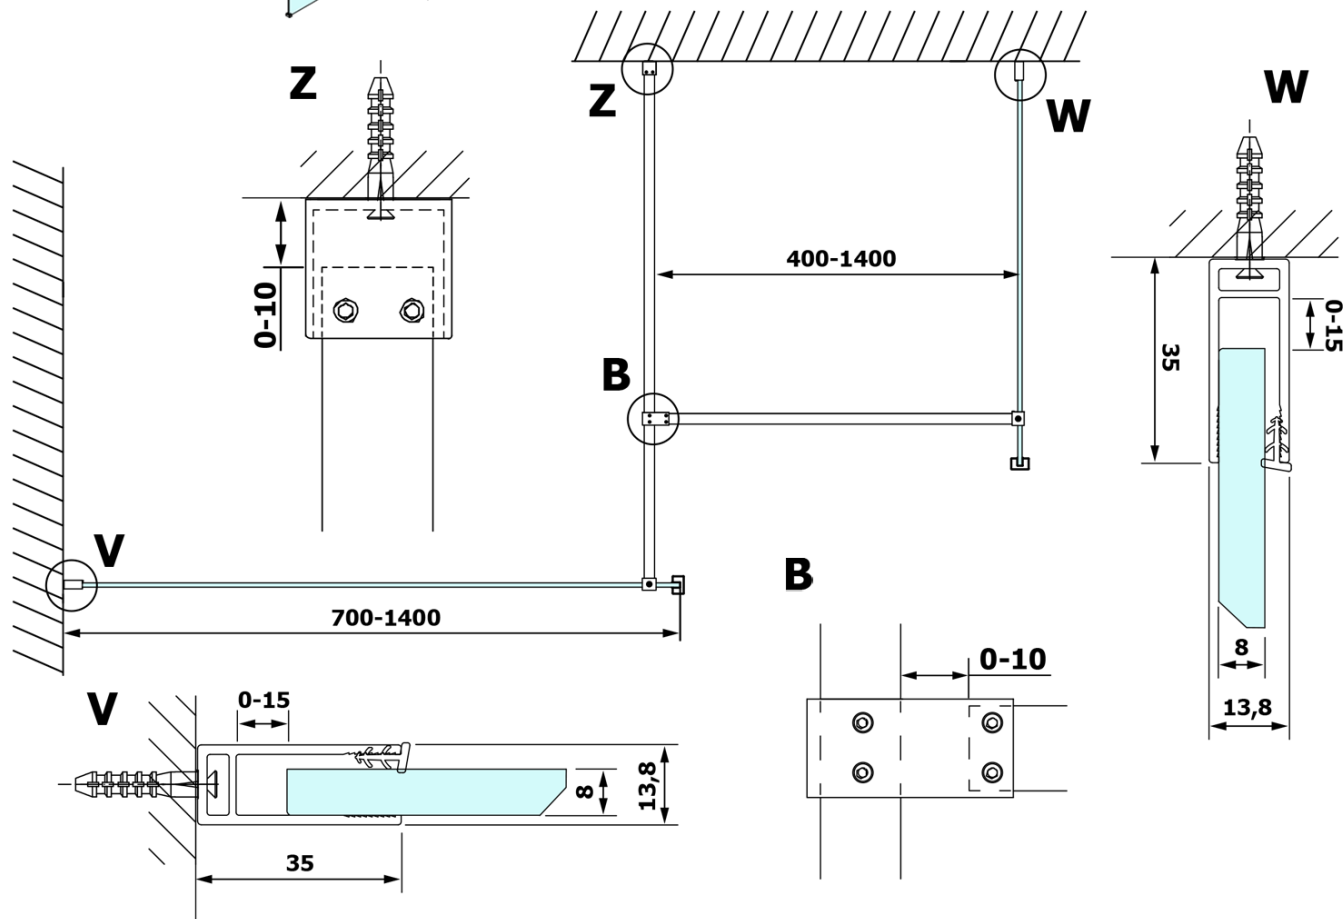

Order code: GX1580

Basic information

Brand: Gelco
Series: VARIO

Size

Width: 800 mm
Height: 2000 mm

Properties

Glass colour: NORDIC glass
Glass finish: Coated glass
Glass thickness: 8 mm
Weight / Piece: 38.0 kg
Packaging: 1 Piece
Warranty: 3 years

Technical sheet

MODEL	A
GX1570	685-700
GX1580	785-800
GX1590	885-900
GX1510	985-1000
GX1511	1085-1100
GX1512	1185-1200
GX1514	1385-1400

MODEL	A
GX1470	679
GX1480	779
GX1490	879
GX1410	979
GX1411	1079
GX1412	1179
GX1413	1279
GX1414	1379
GX1570	679
GX1580	779
GX1590	879
GX1510	979
GX1511	1079
GX1512	1179
GX1514	1379

MODEL	A
GX1570	685-700
GX1580	785-800
GX1590	885-900
GX1510	985-1000