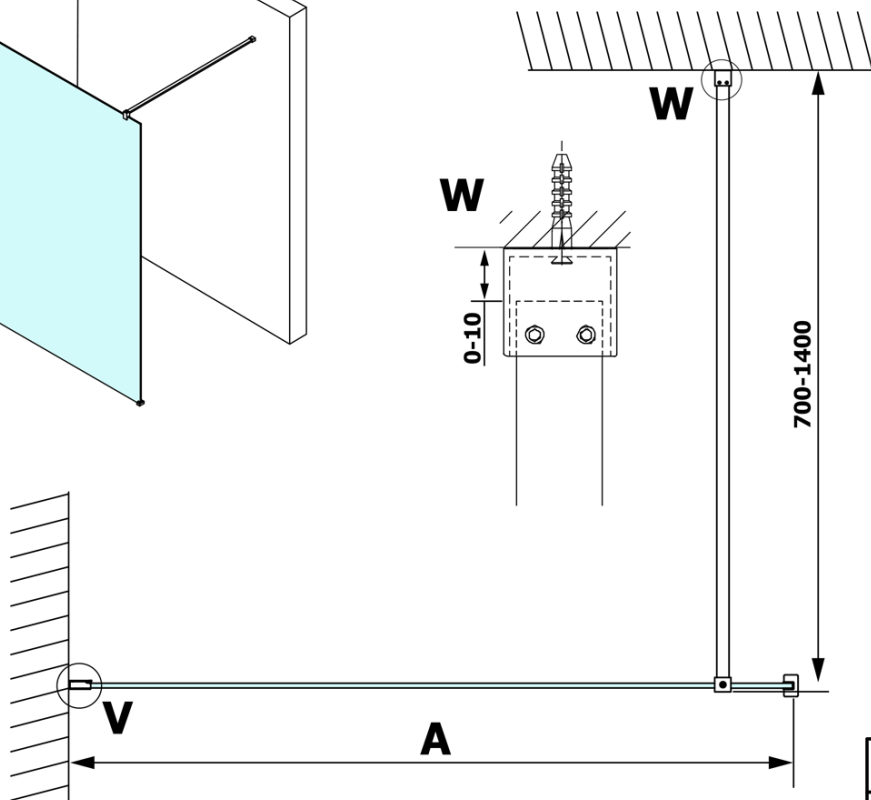

Order code: GX1580

Basic information

Brand: Gelco
Series: VARIO

Size

Width: 800 mm
Height: 2000 mm

Properties

Glass colour: NORDIC glass
Glass finish: Coated glass
Glass thickness: 8 mm
Weight / Piece: 38.0 kg
Packaging: 1 Piece
Warranty: 3 years

Technical sheet

MODEL	A
GX1570	685-700
GX1580	785-800
GX1590	885-900
GX1510	985-1000
GX1511	1085-1100
GX1512	1185-1200
GX1514	1385-1400

MODEL	A
GX1470	679
GX1480	779
GX1490	879
GX1410	979
GX1411	1079
GX1412	1179
GX1413	1279
GX1414	1379
GX1570	679
GX1580	779
GX1590	879
GX1510	979
GX1511	1079
GX1512	1179
GX1514	1379

MODEL	A
GX1570	685-700
GX1580	785-800
GX1590	885-900
GX1510	985-1000