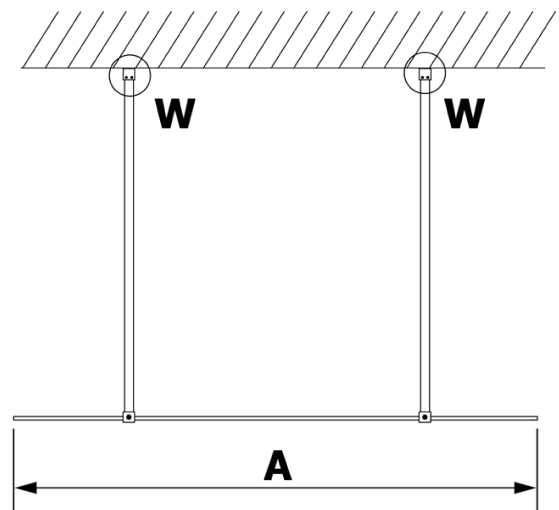

Order code: GX1580

Basic information

Brand: Gelco
Series: VARIO

Size

Width: 800 mm
Height: 2000 mm

Properties

Glass colour: NORDIC glass
Glass finish: Coated glass
Glass thickness: 8 mm
Weight / Piece: 38.0 kg
Packaging: 1 Piece
Warranty: 3 years

Technical sheet

MODEL	A
GX1570	685-700
GX1580	785-800
GX1590	885-900
GX1510	985-1000
GX1511	1085-1100
GX1512	1185-1200
GX1514	1385-1400

MODEL	A
GX1470	679
GX1480	779
GX1490	879
GX1410	979
GX1411	1079
GX1412	1179
GX1413	1279
GX1414	1379
GX1570	679
GX1580	779
GX1590	879
GX1510	979
GX1511	1079
GX1512	1179
GX1514	1379

MODEL	A
GX1570	685-700
GX1580	785-800
GX1590	885-900
GX1510	985-1000