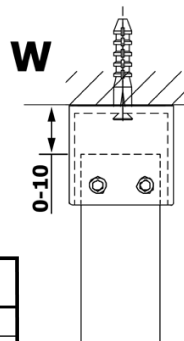

Order code: GX1580

Basic information

Brand: Gelco
Series: VARIO

Size

Width: 800 mm
Height: 2000 mm

Properties

Glass colour: NORDIC glass
Glass finish: Coated glass
Glass thickness: 8 mm
Weight / Piece: 38.0 kg
Packaging: 1 Piece
Warranty: 3 years

Technical sheet

MODEL	A
GX1570	685-700
GX1580	785-800
GX1590	885-900
GX1510	985-1000
GX1511	1085-1100
GX1512	1185-1200
GX1514	1385-1400

MODEL	A
GX1470	679
GX1480	779
GX1490	879
GX1410	979
GX1411	1079
GX1412	1179
GX1413	1279
GX1414	1379
GX1570	679
GX1580	779
GX1590	879
GX1510	979
GX1511	1079
GX1512	1179
GX1514	1379

MODEL	A
GX1570	685-700
GX1580	785-800
GX1590	885-900
GX1510	985-1000