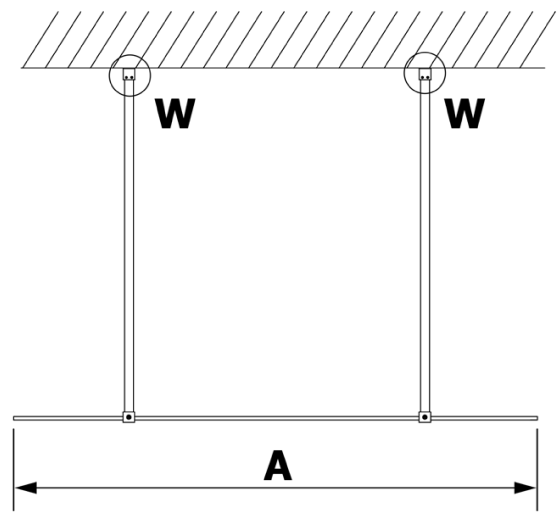

Order code: GX1570

Basic information

Brand: Gelco
Series: VARIO

Size

Width: 700 mm
Height: 2000 mm

Properties

Glass colour: NORDIC glass
Glass finish: Coated glass
Glass thickness: 8 mm
Weight / Piece: 31.0 kg
Packaging: 1 Piece
Warranty: 3 years

Technical sheet

MODEL	A
GX1570	685-700
GX1580	785-800
GX1590	885-900
GX1510	985-1000
GX1511	1085-1100
GX1512	1185-1200
GX1514	1385-1400

MODEL	A
GX1470	679
GX1480	779
GX1490	879
GX1410	979
GX1411	1079
GX1412	1179
GX1413	1279
GX1414	1379
GX1570	679
GX1580	779
GX1590	879
GX1510	979
GX1511	1079
GX1512	1179
GX1514	1379

MODEL	A
GX1570	685-700
GX1580	785-800
GX1590	885-900
GX1510	985-1000