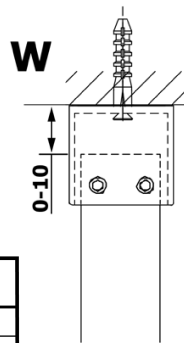

Order code: GX1570

Basic information

Brand: Gelco
Series: VARIO

Size

Width: 700 mm
Height: 2000 mm

Properties

Glass colour: NORDIC glass
Glass finish: Coated glass
Glass thickness: 8 mm
Weight / Piece: 31.0 kg
Packaging: 1 Piece
Warranty: 3 years

Technical sheet

MODEL	A
GX1570	685-700
GX1580	785-800
GX1590	885-900
GX1510	985-1000
GX1511	1085-1100
GX1512	1185-1200
GX1514	1385-1400

MODEL	A
GX1470	679
GX1480	779
GX1490	879
GX1410	979
GX1411	1079
GX1412	1179
GX1413	1279
GX1414	1379
GX1570	679
GX1580	779
GX1590	879
GX1510	979
GX1511	1079
GX1512	1179
GX1514	1379

MODEL	A
GX1570	685-700
GX1580	785-800
GX1590	885-900
GX1510	985-1000