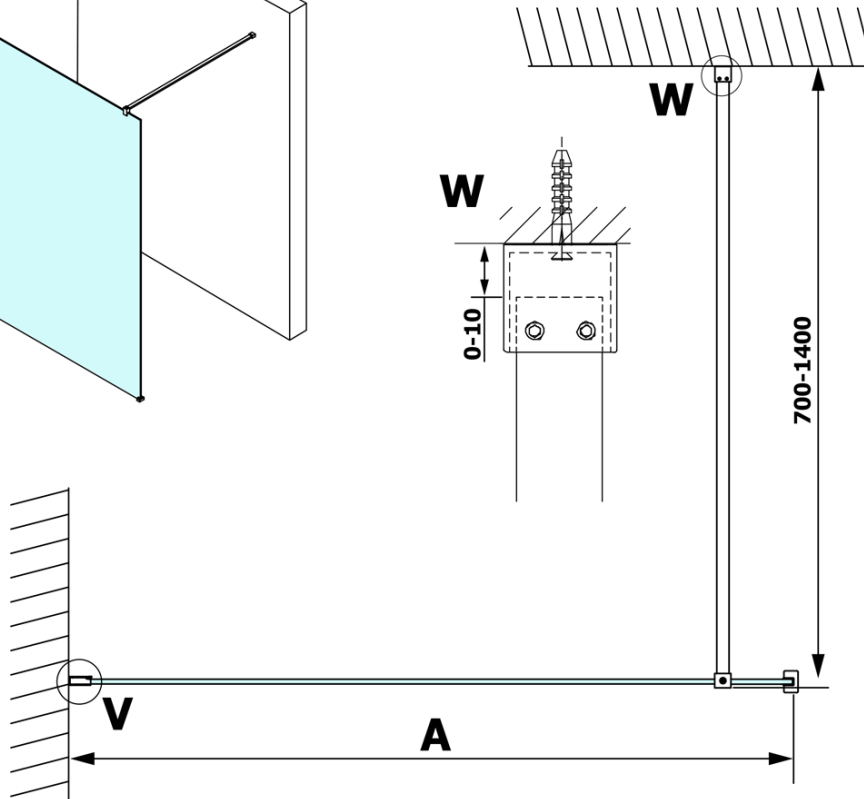

## Size

**Width:** 700 mm  
**Height:** 2000 mm

## Properties

**Glass colour:** NORDIC glass  
**Glass finish:** Coated glass  
**Glass thickness:** 8 mm  
**Weight / Piece:** 31.0 kg  
**Packaging:** 1 Piece  
**Warranty:** 3 years

Technical sheet

MODEL	A
GX1570	685-700
GX1580	785-800
GX1590	885-900
GX1510	985-1000
GX1511	1085-1100
GX1512	1185-1200
GX1514	1385-1400