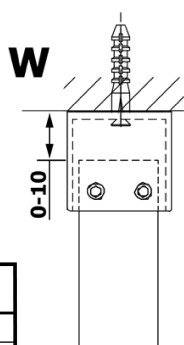

Order code: GX1514

Basic information

Brand: Gelco
Series: VARIO

Size

Width: 1400 mm
Height: 2000 mm

Properties

Glass colour: NORDIC glass
Glass finish: Coated glass
Glass thickness: 8 mm
Weight / Piece: 75.0 kg
Packaging: 1 Piece
Warranty: 3 years

Technical sheet

MODEL	A
GX1470	679
GX1480	779
GX1490	879
GX1410	979
GX1411	1079
GX1412	1179
GX1413	1279
GX1414	1379
GX1570	679
GX1580	779
GX1590	879
GX1510	979
GX1511	1079
GX1512	1179
GX1514	1379

MODEL	A
GX1570	685-700
GX1580	785-800
GX1590	885-900
GX1510	985-1000
GX1511	1085-1100
GX1512	1185-1200
GX1514	1385-1400