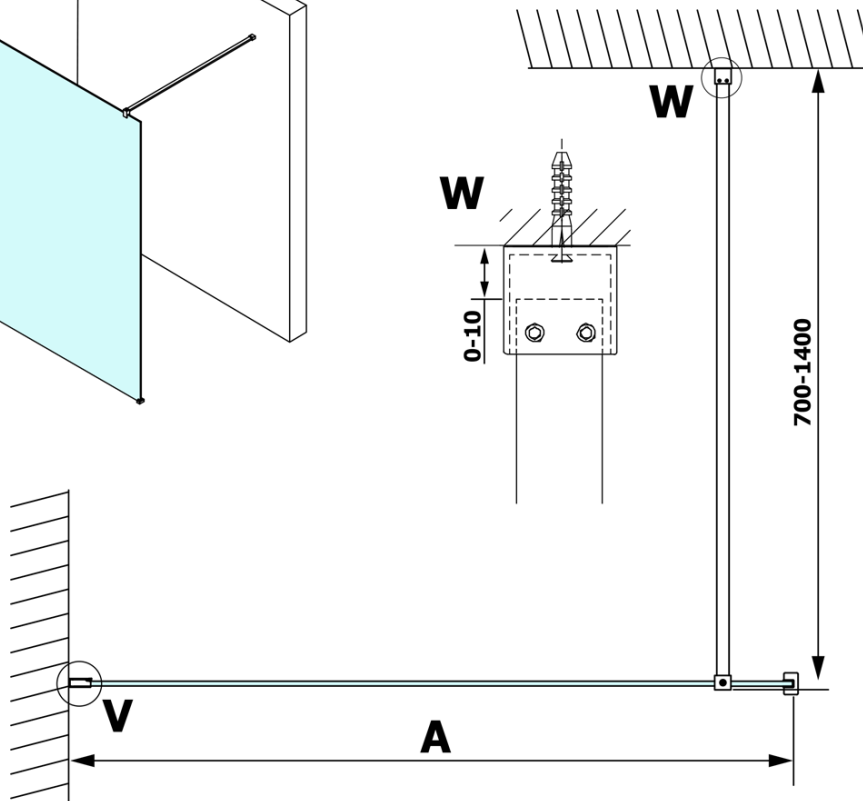

Order code: GX1514

Basic information

Brand: Gelco
Series: VARIO

Size

Width: 1400 mm
Height: 2000 mm

Properties

Glass colour: NORDIC glass
Glass finish: Coated glass
Glass thickness: 8 mm
Weight / Piece: 75.0 kg
Packaging: 1 Piece
Warranty: 3 years

Technical sheet

MODEL	A
GX1470	679
GX1480	779
GX1490	879
GX1410	979
GX1411	1079
GX1412	1179
GX1413	1279
GX1414	1379
GX1570	679
GX1580	779
GX1590	879
GX1510	979
GX1511	1079
GX1512	1179
GX1514	1379

MODEL	A
GX1570	685-700
GX1580	785-800
GX1590	885-900
GX1510	985-1000
GX1511	1085-1100
GX1512	1185-1200
GX1514	1385-1400