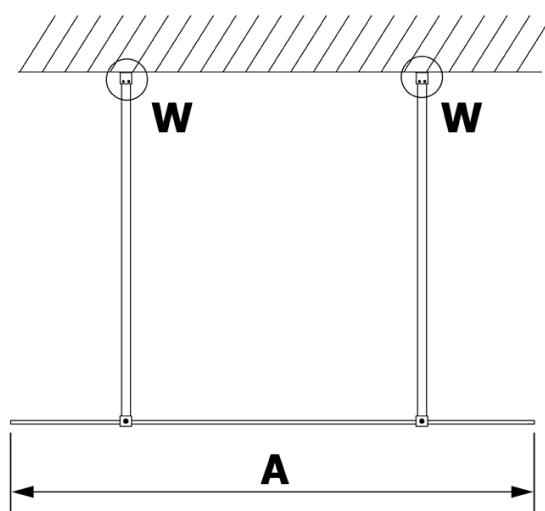

Order code: GX1514

Basic information

Brand: Gelco
Series: VARIO

Size

Width: 1400 mm
Height: 2000 mm

Properties

Glass colour: NORDIC glass
Glass finish: Coated glass
Glass thickness: 8 mm
Weight / Piece: 75.0 kg
Packaging: 1 Piece
Warranty: 3 years

Technical sheet

MODEL	A
GX1470	679
GX1480	779
GX1490	879
GX1410	979
GX1411	1079
GX1412	1179
GX1413	1279
GX1414	1379
GX1570	679
GX1580	779
GX1590	879
GX1510	979
GX1511	1079
GX1512	1179
GX1514	1379

MODEL	A
GX1570	685-700
GX1580	785-800
GX1590	885-900
GX1510	985-1000
GX1511	1085-1100
GX1512	1185-1200
GX1514	1385-1400