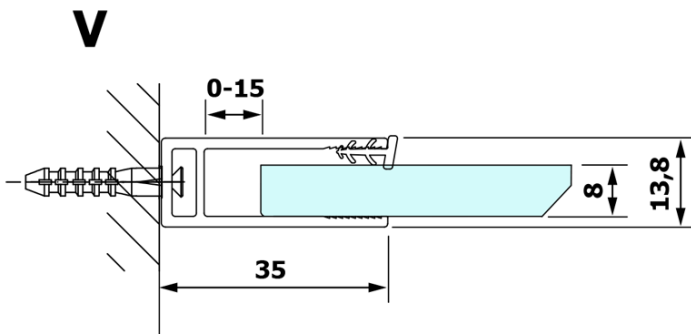

Order code: GX1514

Basic information

Brand: Gelco
Series: VARIO

Size

Width: 1400 mm
Height: 2000 mm

Properties

Glass colour: NORDIC glass
Glass finish: Coated glass
Glass thickness: 8 mm
Weight / Piece: 75.0 kg
Packaging: 1 Piece
Warranty: 3 years

Technical sheet

MODEL	A
GX1470	679
GX1480	779
GX1490	879
GX1410	979
GX1411	1079
GX1412	1179
GX1413	1279
GX1414	1379
GX1570	679
GX1580	779
GX1590	879
GX1510	979
GX1511	1079
GX1512	1179
GX1514	1379

MODEL	A
GX1570	685-700
GX1580	785-800
GX1590	885-900
GX1510	985-1000
GX1511	1085-1100
GX1512	1185-1200
GX1514	1385-1400