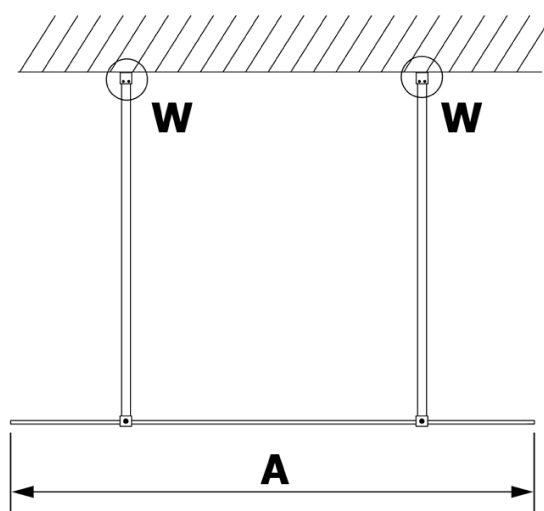

Order code: GX1514

Basic information

Brand: Gelco
Series: VARIO

Size

Width: 1400 mm
Height: 2000 mm

Properties

Glass colour: NORDIC glass
Glass finish: Coated glass
Glass thickness: 8 mm
Weight / Piece: 75.0 kg
Packaging: 1 Piece
Warranty: 3 years

Technical sheet

MODEL	A
GX1470	679
GX1480	779
GX1490	879
GX1410	979
GX1411	1079
GX1412	1179
GX1413	1279
GX1414	1379
GX1570	679
GX1580	779
GX1590	879
GX1510	979
GX1511	1079
GX1512	1179
GX1514	1379

MODEL	A
GX1570	685-700
GX1580	785-800
GX1590	885-900
GX1510	985-1000
GX1511	1085-1100
GX1512	1185-1200
GX1514	1385-1400