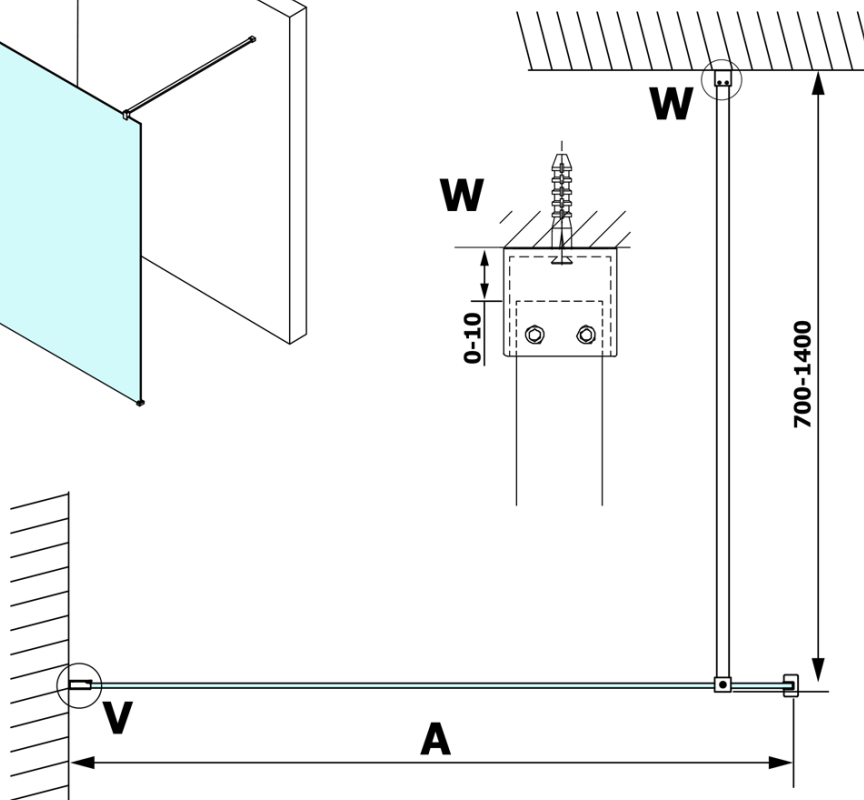

Order code: GX1512

Basic information

Brand: Gelco
Series: VARIO

Size

Width: 1200 mm
Height: 2000 mm

Properties

Glass colour: NORDIC glass
Glass finish: Coated glass
Glass thickness: 8 mm
Weight / Piece: 65.0 kg
Packaging: 1 Piece
Warranty: 3 years

Technical sheet

MODEL	A
GX1470	679
GX1480	779
GX1490	879
GX1410	979
GX1411	1079
GX1412	1179
GX1413	1279
GX1414	1379
GX1570	679
GX1580	779
GX1590	879
GX1510	979
GX1511	1079
GX1512	1179
GX1514	1379

MODEL	A
GX1570	685-700
GX1580	785-800
GX1590	885-900
GX1510	985-1000
GX1511	1085-1100
GX1512	1185-1200
GX1514	1385-1400