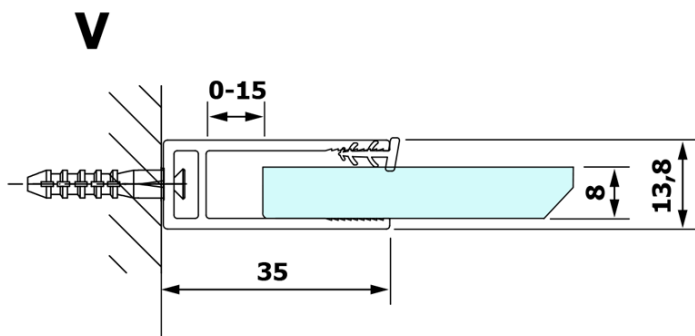

Order code: GX1512

Basic information

Brand: Gelco
Series: VARIO

Size

Width: 1200 mm
Height: 2000 mm

Properties

Glass colour: NORDIC glass
Glass finish: Coated glass
Glass thickness: 8 mm
Weight / Piece: 65.0 kg
Packaging: 1 Piece
Warranty: 3 years

Technical sheet

MODEL	A
GX1470	679
GX1480	779
GX1490	879
GX1410	979
GX1411	1079
GX1412	1179
GX1413	1279
GX1414	1379
GX1570	679
GX1580	779
GX1590	879
GX1510	979
GX1511	1079
GX1512	1179
GX1514	1379

MODEL	A
GX1570	685-700
GX1580	785-800
GX1590	885-900
GX1510	985-1000
GX1511	1085-1100
GX1512	1185-1200
GX1514	1385-1400