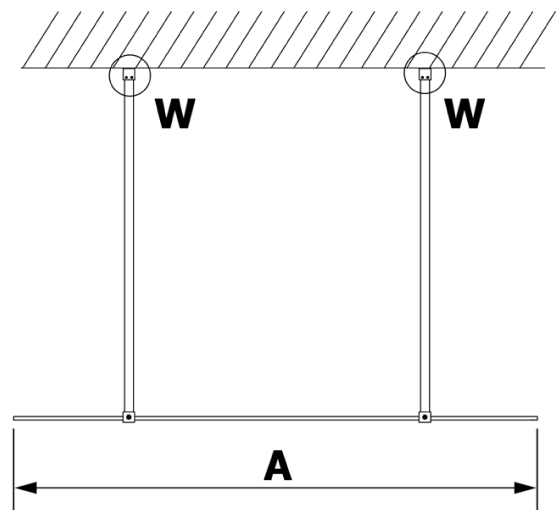

Order code: GX1512

Basic information

Brand: Gelco
Series: VARIO

Size

Width: 1200 mm
Height: 2000 mm

Properties

Glass colour: NORDIC glass
Glass finish: Coated glass
Glass thickness: 8 mm
Weight / Piece: 65.0 kg
Packaging: 1 Piece
Warranty: 3 years

Technical sheet

MODEL	A
GX1470	679
GX1480	779
GX1490	879
GX1410	979
GX1411	1079
GX1412	1179
GX1413	1279
GX1414	1379
GX1570	679
GX1580	779
GX1590	879
GX1510	979
GX1511	1079
GX1512	1179
GX1514	1379

MODEL	A
GX1570	685-700
GX1580	785-800
GX1590	885-900
GX1510	985-1000
GX1511	1085-1100
GX1512	1185-1200
GX1514	1385-1400