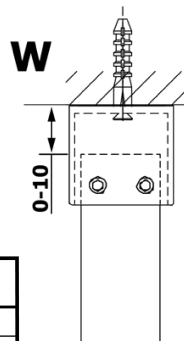

Order code: GX1512

Basic information

Brand: Gelco
Series: VARIO

Size

Width: 1200 mm
Height: 2000 mm

Properties

Glass colour: NORDIC glass
Glass finish: Coated glass
Glass thickness: 8 mm
Weight / Piece: 65.0 kg
Packaging: 1 Piece
Warranty: 3 years

Technical sheet

MODEL	A
GX1470	679
GX1480	779
GX1490	879
GX1410	979
GX1411	1079
GX1412	1179
GX1413	1279
GX1414	1379
GX1570	679
GX1580	779
GX1590	879
GX1510	979
GX1511	1079
GX1512	1179
GX1514	1379

MODEL	A
GX1570	685-700
GX1580	785-800
GX1590	885-900
GX1510	985-1000
GX1511	1085-1100
GX1512	1185-1200
GX1514	1385-1400