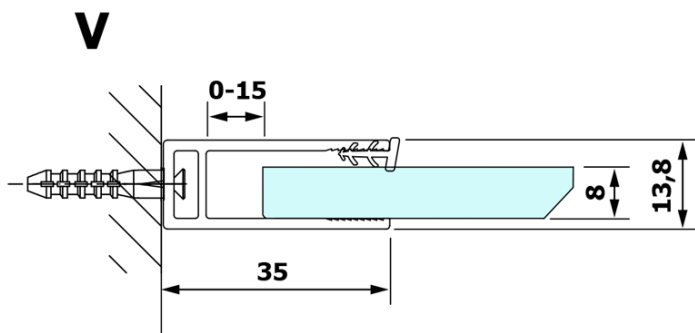

Order code: GX1512

Basic information

Brand: Gelco
Series: VARIO

Size

Width: 1200 mm
Height: 2000 mm

Properties

Glass colour: NORDIC glass
Glass finish: Coated glass
Glass thickness: 8 mm
Weight / Piece: 65.0 kg
Packaging: 1 Piece
Warranty: 3 years

Technical sheet

MODEL	A
GX1470	679
GX1480	779
GX1490	879
GX1410	979
GX1411	1079
GX1412	1179
GX1413	1279
GX1414	1379
GX1570	679
GX1580	779
GX1590	879
GX1510	979
GX1511	1079
GX1512	1179
GX1514	1379

MODEL	A
GX1570	685-700
GX1580	785-800
GX1590	885-900
GX1510	985-1000
GX1511	1085-1100
GX1512	1185-1200
GX1514	1385-1400