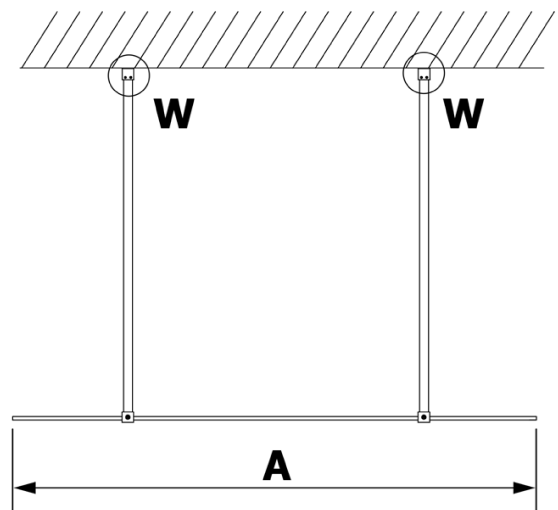

Order code: GX1512

Basic information

Brand: Gelco
Series: VARIO

Size

Width: 1200 mm
Height: 2000 mm

Properties

Glass colour: NORDIC glass
Glass finish: Coated glass
Glass thickness: 8 mm
Weight / Piece: 65.0 kg
Packaging: 1 Piece
Warranty: 3 years

Technical sheet

MODEL	A
GX1470	679
GX1480	779
GX1490	879
GX1410	979
GX1411	1079
GX1412	1179
GX1413	1279
GX1414	1379
GX1570	679
GX1580	779
GX1590	879
GX1510	979
GX1511	1079
GX1512	1179
GX1514	1379

MODEL	A
GX1570	685-700
GX1580	785-800
GX1590	885-900
GX1510	985-1000
GX1511	1085-1100
GX1512	1185-1200
GX1514	1385-1400