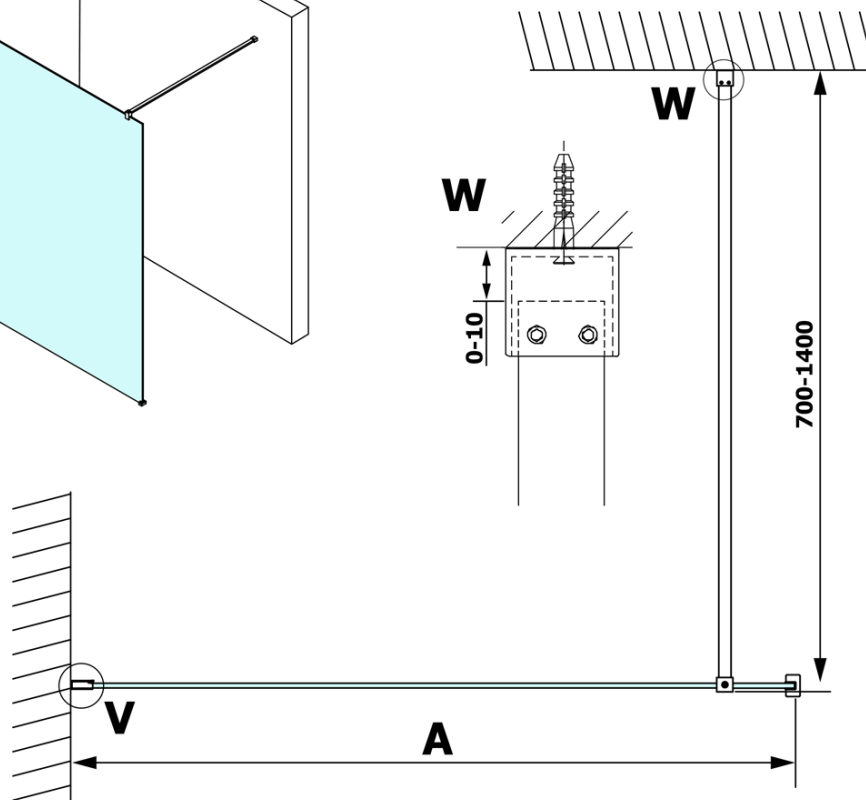

Order code: GX1512

Basic information

Brand: Gelco
Series: VARIO

Size

Width: 1200 mm
Height: 2000 mm

Properties

Glass colour: NORDIC glass
Glass finish: Coated glass
Glass thickness: 8 mm
Weight / Piece: 65.0 kg
Packaging: 1 Piece
Warranty: 3 years

Technical sheet

MODEL	A
GX1470	679
GX1480	779
GX1490	879
GX1410	979
GX1411	1079
GX1412	1179
GX1413	1279
GX1414	1379
GX1570	679
GX1580	779
GX1590	879
GX1510	979
GX1511	1079
GX1512	1179
GX1514	1379

MODEL	A
GX1570	685-700
GX1580	785-800
GX1590	885-900
GX1510	985-1000
GX1511	1085-1100
GX1512	1185-1200
GX1514	1385-1400