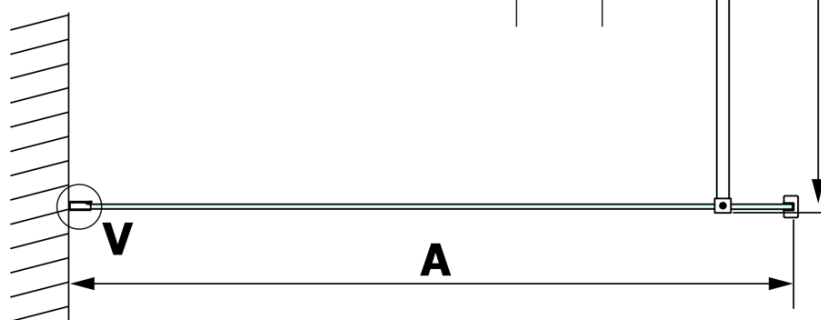

## Size

**Width:** 1100 mm  
**Height:** 2000 mm

## Properties

**Glass colour:** NORDIC glass  
**Glass finish:** Coated glass  
**Glass thickness:** 8 mm  
**Weight / Piece:** 57.0 kg  
**Packaging:** 1 Piece  
**Warranty:** 3 years

Technical sheet

MODEL	A
GX1570	685-700
GX1580	785-800
GX1590	885-900
GX1510	985-1000
GX1511	1085-1100
GX1512	1185-1200
GX1514	1385-1400