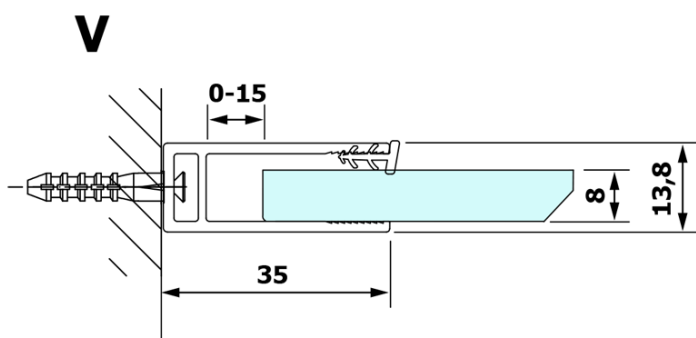

## Size

**Width:** 1100 mm  
**Height:** 2000 mm

## Properties

**Glass colour:** NORDIC glass  
**Glass finish:** Coated glass  
**Glass thickness:** 8 mm  
**Weight / Piece:** 57.0 kg  
**Packaging:** 1 Piece  
**Warranty:** 3 years

Technical sheet

MODEL	A
GX1570	685-700
GX1580	785-800
GX1590	885-900
GX1510	985-1000
GX1511	1085-1100
GX1512	1185-1200
GX1514	1385-1400