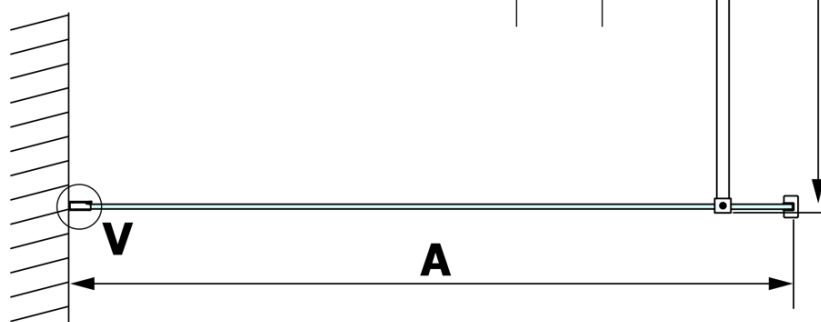

## Size

**Width:** 1100 mm  
**Height:** 2000 mm

## Properties

**Glass colour:** NORDIC glass  
**Glass finish:** Coated glass  
**Glass thickness:** 8 mm  
**Weight / Piece:** 57.0 kg  
**Packaging:** 1 Piece  
**Warranty:** 3 years

Technical sheet

MODEL	A
GX1570	685-700
GX1580	785-800
GX1590	885-900
GX1510	985-1000
GX1511	1085-1100
GX1512	1185-1200
GX1514	1385-1400