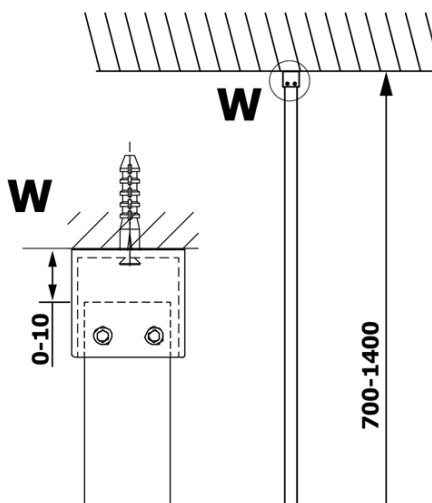

## Size

**Width:** 1100 mm  
**Height:** 2000 mm

## Properties

**Glass colour:** NORDIC glass  
**Glass finish:** Coated glass  
**Glass thickness:** 8 mm  
**Weight / Piece:** 57.0 kg  
**Packaging:** 1 Piece  
**Warranty:** 3 years

Technical sheet

MODEL	A
GX1570	685-700
GX1580	785-800
GX1590	885-900
GX1510	985-1000
GX1511	1085-1100
GX1512	1185-1200
GX1514	1385-1400