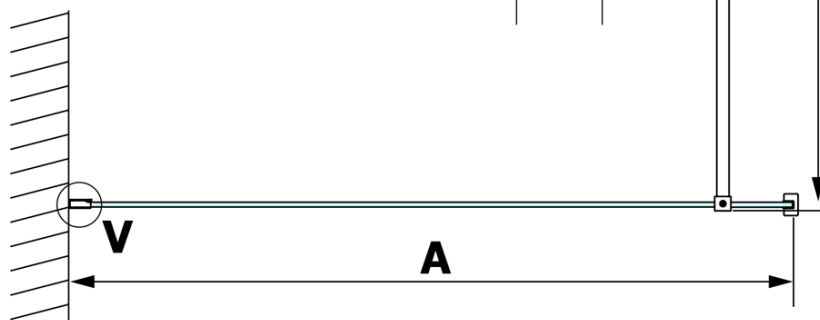

Order code: GX1511

Basic information

Brand: Gelco
Series: VARIO

Size

Width: 1100 mm
Height: 2000 mm

Properties

Glass colour: NORDIC glass
Glass finish: Coated glass
Glass thickness: 8 mm
Weight / Piece: 57.0 kg
Packaging: 1 Piece
Warranty: 3 years

Technical sheet

MODEL	A
GX1570	685-700
GX1580	785-800
GX1590	885-900
GX1510	985-1000
GX1511	1085-1100
GX1512	1185-1200
GX1514	1385-1400

MODEL	A
GX1470	679
GX1480	779
GX1490	879
GX1410	979
GX1411	1079
GX1412	1179
GX1413	1279
GX1414	1379
GX1570	679
GX1580	779
GX1590	879
GX1510	979
GX1511	1079
GX1512	1179
GX1514	1379