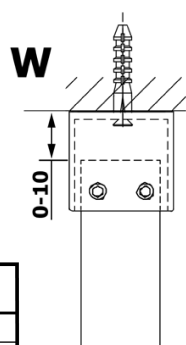

Order code: GX1511

Basic information

Brand: Gelco
Series: VARIO

Size

Width: 1100 mm
Height: 2000 mm

Properties

Glass colour: NORDIC glass
Glass finish: Coated glass
Glass thickness: 8 mm
Weight / Piece: 57.0 kg
Packaging: 1 Piece
Warranty: 3 years

Technical sheet

MODEL	A
GX1570	685-700
GX1580	785-800
GX1590	885-900
GX1510	985-1000
GX1511	1085-1100
GX1512	1185-1200
GX1514	1385-1400

MODEL	A
GX1470	679
GX1480	779
GX1490	879
GX1410	979
GX1411	1079
GX1412	1179
GX1413	1279
GX1414	1379
GX1570	679
GX1580	779
GX1590	879
GX1510	979
GX1511	1079
GX1512	1179
GX1514	1379