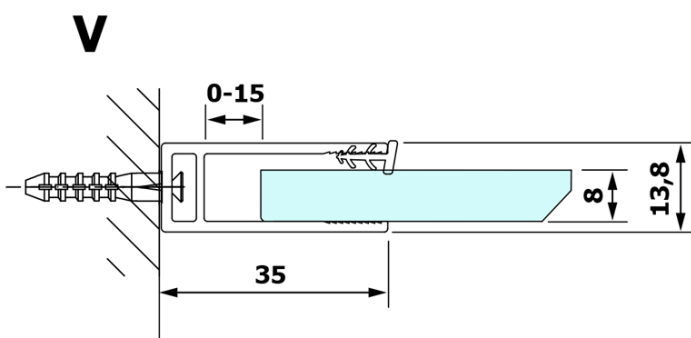

Order code: GX1511

Basic information

Brand: Gelco
Series: VARIO

Size

Width: 1100 mm
Height: 2000 mm

Properties

Glass colour: NORDIC glass
Glass finish: Coated glass
Glass thickness: 8 mm
Weight / Piece: 57.0 kg
Packaging: 1 Piece
Warranty: 3 years

Technical sheet

MODEL	A
GX1570	685-700
GX1580	785-800
GX1590	885-900
GX1510	985-1000
GX1511	1085-1100
GX1512	1185-1200
GX1514	1385-1400

MODEL	A
GX1470	679
GX1480	779
GX1490	879
GX1410	979
GX1411	1079
GX1412	1179
GX1413	1279
GX1414	1379
GX1570	679
GX1580	779
GX1590	879
GX1510	979
GX1511	1079
GX1512	1179
GX1514	1379