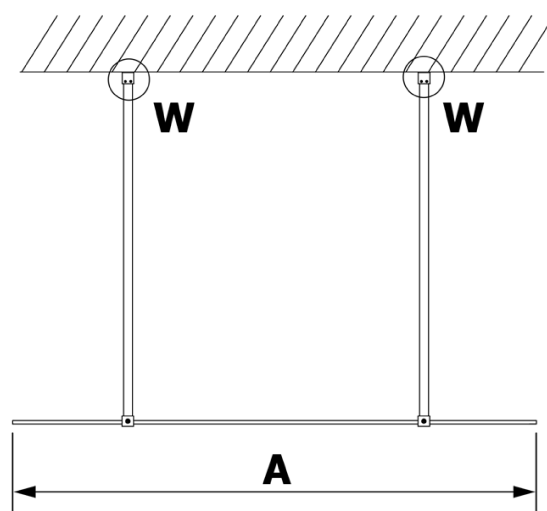

Order code: GX1511

Basic information

Brand: Gelco
Series: VARIO

Size

Width: 1100 mm
Height: 2000 mm

Properties

Glass colour: NORDIC glass
Glass finish: Coated glass
Glass thickness: 8 mm
Weight / Piece: 57.0 kg
Packaging: 1 Piece
Warranty: 3 years

Technical sheet

MODEL	A
GX1570	685-700
GX1580	785-800
GX1590	885-900
GX1510	985-1000
GX1511	1085-1100
GX1512	1185-1200
GX1514	1385-1400

MODEL	A
GX1470	679
GX1480	779
GX1490	879
GX1410	979
GX1411	1079
GX1412	1179
GX1413	1279
GX1414	1379
GX1570	679
GX1580	779
GX1590	879
GX1510	979
GX1511	1079
GX1512	1179
GX1514	1379