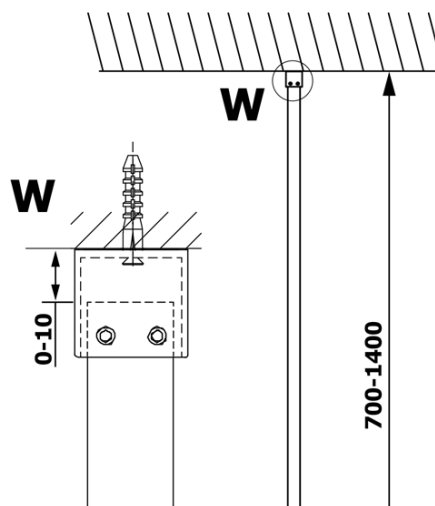

Order code: GX1511

Basic information

Brand: Gelco
Series: VARIO

Size

Width: 1100 mm
Height: 2000 mm

Properties

Glass colour: NORDIC glass
Glass finish: Coated glass
Glass thickness: 8 mm
Weight / Piece: 57.0 kg
Packaging: 1 Piece
Warranty: 3 years

Technical sheet

MODEL	A
GX1570	685-700
GX1580	785-800
GX1590	885-900
GX1510	985-1000
GX1511	1085-1100
GX1512	1185-1200
GX1514	1385-1400

MODEL	A
GX1470	679
GX1480	779
GX1490	879
GX1410	979
GX1411	1079
GX1412	1179
GX1413	1279
GX1414	1379
GX1570	679
GX1580	779
GX1590	879
GX1510	979
GX1511	1079
GX1512	1179
GX1514	1379