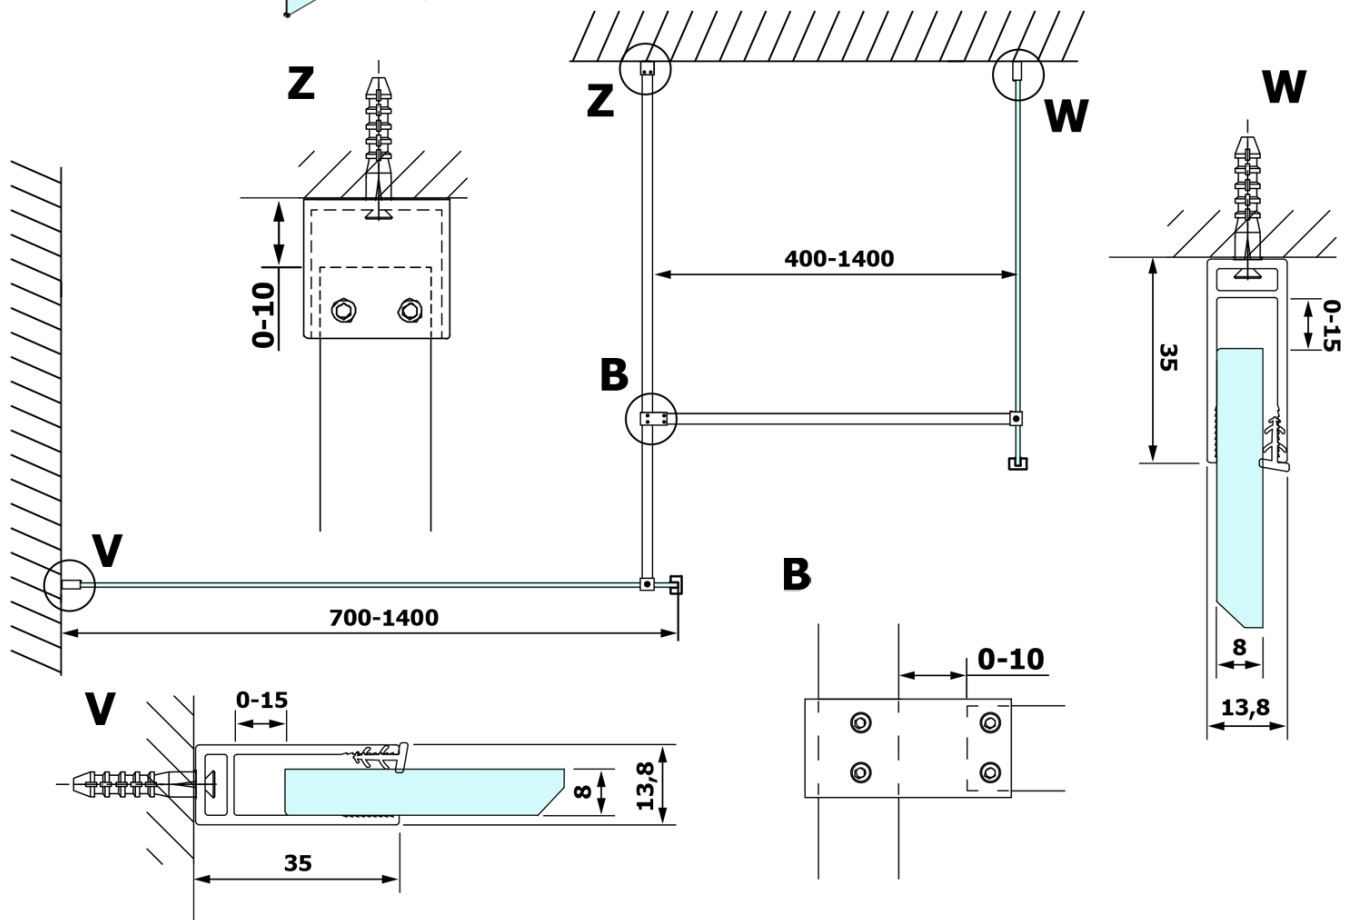

Order code: GX1511

Basic information

Brand: Gelco
Series: VARIO

Size

Width: 1100 mm
Height: 2000 mm

Properties

Glass colour: NORDIC glass
Glass finish: Coated glass
Glass thickness: 8 mm
Weight / Piece: 57.0 kg
Packaging: 1 Piece
Warranty: 3 years

Technical sheet

MODEL	A
GX1570	685-700
GX1580	785-800
GX1590	885-900
GX1510	985-1000
GX1511	1085-1100
GX1512	1185-1200
GX1514	1385-1400

MODEL	A
GX1470	679
GX1480	779
GX1490	879
GX1410	979
GX1411	1079
GX1412	1179
GX1413	1279
GX1414	1379
GX1570	679
GX1580	779
GX1590	879
GX1510	979
GX1511	1079
GX1512	1179
GX1514	1379