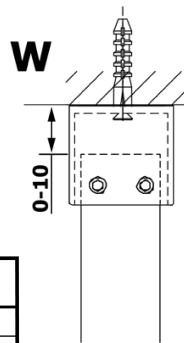

Order code: GX1510

Basic information

Brand: Gelco
Series: VARIO

Size

Width: 1000 mm
Height: 2000 mm

Properties

Glass colour: NORDIC glass
Glass finish: Coated glass
Glass thickness: 8 mm
Weight / Piece: 44.0 kg
Packaging: 1 Piece
Warranty: 3 years

Technical sheet

MODEL	A
GX1470	679
GX1480	779
GX1490	879
GX1410	979
GX1411	1079
GX1412	1179
GX1413	1279
GX1414	1379
GX1570	679
GX1580	779
GX1590	879
GX1510	979
GX1511	1079
GX1512	1179
GX1514	1379

MODEL	A
GX1570	685-700
GX1580	785-800
GX1590	885-900
GX1510	985-1000
GX1511	1085-1100
GX1512	1185-1200
GX1514	1385-1400

MODEL	A
GX1570	685-700
GX1580	785-800
GX1590	885-900
GX1510	985-1000