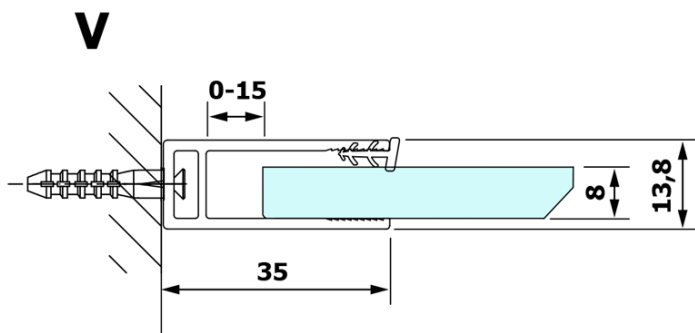

Order code: GX1510

Basic information

Brand: Gelco
Series: VARIO

Size

Width: 1000 mm
Height: 2000 mm

Properties

Glass colour: NORDIC glass
Glass finish: Coated glass
Glass thickness: 8 mm
Weight / Piece: 44.0 kg
Packaging: 1 Piece
Warranty: 3 years

Technical sheet

MODEL	A
GX1470	679
GX1480	779
GX1490	879
GX1410	979
GX1411	1079
GX1412	1179
GX1413	1279
GX1414	1379
GX1570	679
GX1580	779
GX1590	879
GX1510	979
GX1511	1079
GX1512	1179
GX1514	1379

MODEL	A
GX1570	685-700
GX1580	785-800
GX1590	885-900
GX1510	985-1000
GX1511	1085-1100
GX1512	1185-1200
GX1514	1385-1400

MODEL	A
GX1570	685-700
GX1580	785-800
GX1590	885-900
GX1510	985-1000