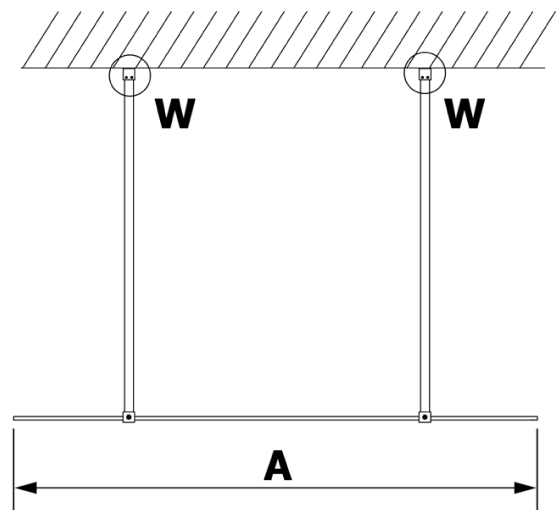

Order code: GX1510

Basic information

Brand: Gelco
Series: VARIO

Size

Width: 1000 mm
Height: 2000 mm

Properties

Glass colour: NORDIC glass
Glass finish: Coated glass
Glass thickness: 8 mm
Weight / Piece: 44.0 kg
Packaging: 1 Piece
Warranty: 3 years

Technical sheet

MODEL	A
GX1470	679
GX1480	779
GX1490	879
GX1410	979
GX1411	1079
GX1412	1179
GX1413	1279
GX1414	1379
GX1570	679
GX1580	779
GX1590	879
GX1510	979
GX1511	1079
GX1512	1179
GX1514	1379

MODEL	A
GX1570	685-700
GX1580	785-800
GX1590	885-900
GX1510	985-1000
GX1511	1085-1100
GX1512	1185-1200
GX1514	1385-1400

MODEL	A
GX1570	685-700
GX1580	785-800
GX1590	885-900
GX1510	985-1000