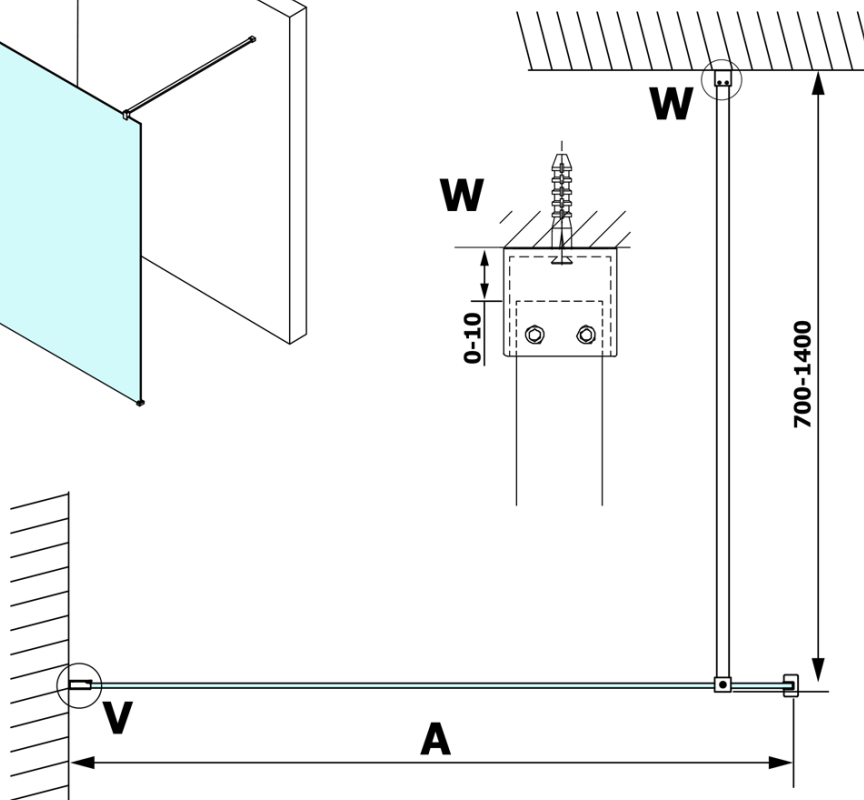

Order code: GX1510

Basic information

Brand: Gelco
Series: VARIO

Size

Width: 1000 mm
Height: 2000 mm

Properties

Glass colour: NORDIC glass
Glass finish: Coated glass
Glass thickness: 8 mm
Weight / Piece: 44.0 kg
Packaging: 1 Piece
Warranty: 3 years

Technical sheet

MODEL	A
GX1470	679
GX1480	779
GX1490	879
GX1410	979
GX1411	1079
GX1412	1179
GX1413	1279
GX1414	1379
GX1570	679
GX1580	779
GX1590	879
GX1510	979
GX1511	1079
GX1512	1179
GX1514	1379

MODEL	A
GX1570	685-700
GX1580	785-800
GX1590	885-900
GX1510	985-1000
GX1511	1085-1100
GX1512	1185-1200
GX1514	1385-1400

MODEL	A
GX1570	685-700
GX1580	785-800
GX1590	885-900
GX1510	985-1000