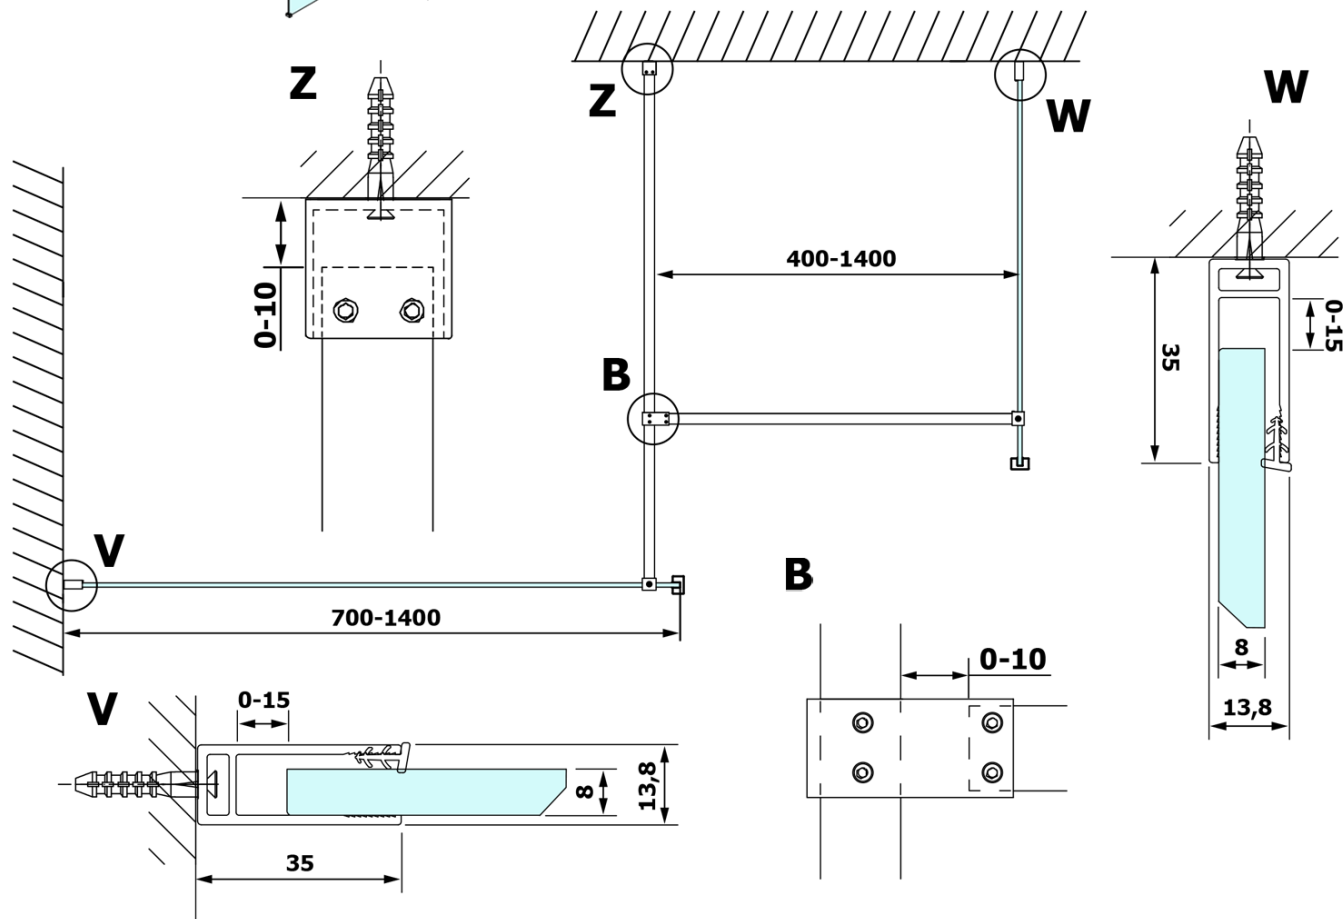

Order code: GX1510

Basic information

Brand: Gelco
Series: VARIO

Size

Width: 1000 mm
Height: 2000 mm

Properties

Glass colour: NORDIC glass
Glass finish: Coated glass
Glass thickness: 8 mm
Weight / Piece: 44.0 kg
Packaging: 1 Piece
Warranty: 3 years

Technical sheet

MODEL	A
GX1470	679
GX1480	779
GX1490	879
GX1410	979
GX1411	1079
GX1412	1179
GX1413	1279
GX1414	1379
GX1570	679
GX1580	779
GX1590	879
GX1510	979
GX1511	1079
GX1512	1179
GX1514	1379

MODEL	A
GX1570	685-700
GX1580	785-800
GX1590	885-900
GX1510	985-1000
GX1511	1085-1100
GX1512	1185-1200
GX1514	1385-1400

MODEL	A
GX1570	685-700
GX1580	785-800
GX1590	885-900
GX1510	985-1000