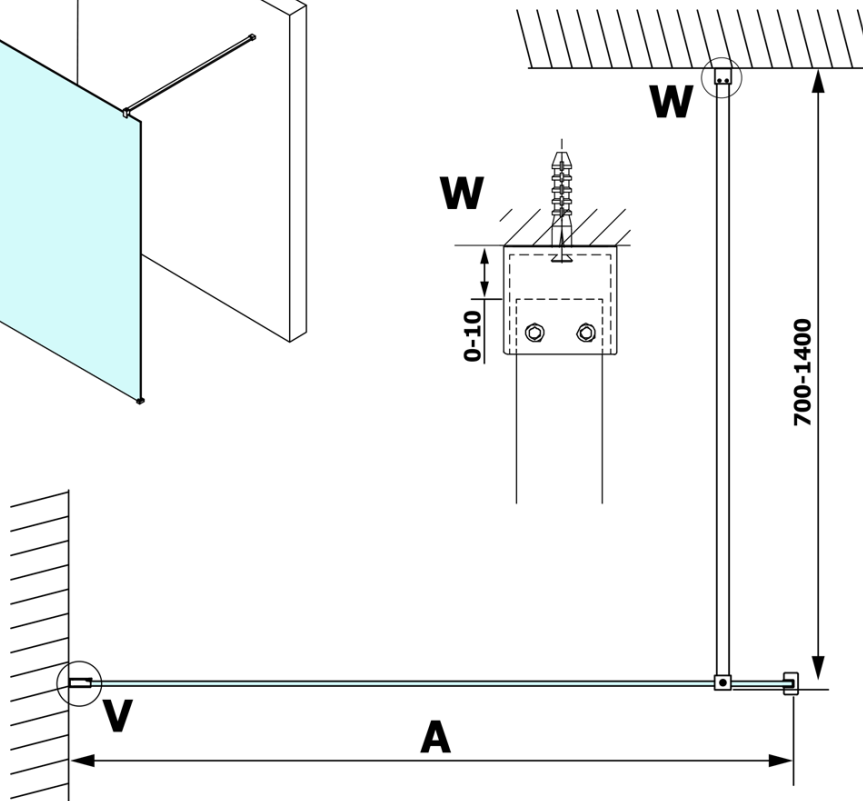

Order code: GX1510

Basic information

Brand: Gelco
Series: VARIO

Size

Width: 1000 mm
Height: 2000 mm

Properties

Glass colour: NORDIC glass
Glass finish: Coated glass
Glass thickness: 8 mm
Weight / Piece: 44.0 kg
Packaging: 1 Piece
Warranty: 3 years

Technical sheet

MODEL	A
GX1470	679
GX1480	779
GX1490	879
GX1410	979
GX1411	1079
GX1412	1179
GX1413	1279
GX1414	1379
GX1570	679
GX1580	779
GX1590	879
GX1510	979
GX1511	1079
GX1512	1179
GX1514	1379

MODEL	A
GX1570	685-700
GX1580	785-800
GX1590	885-900
GX1510	985-1000
GX1511	1085-1100
GX1512	1185-1200
GX1514	1385-1400

MODEL	A
GX1570	685-700
GX1580	785-800
GX1590	885-900
GX1510	985-1000