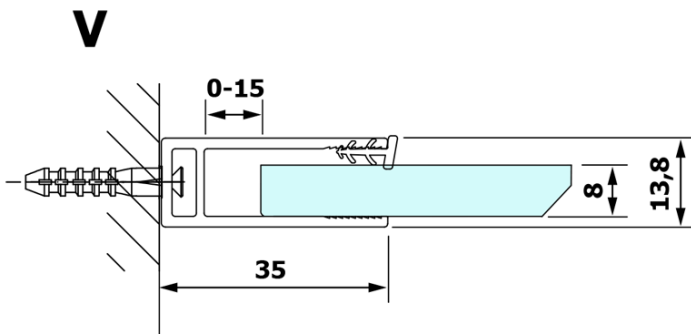

Order code: GX1510

Basic information

Brand: Gelco
Series: VARIO

Size

Width: 1000 mm
Height: 2000 mm

Properties

Glass colour: NORDIC glass
Glass finish: Coated glass
Glass thickness: 8 mm
Weight / Piece: 44.0 kg
Packaging: 1 Piece
Warranty: 3 years

Technical sheet

MODEL	A
GX1470	679
GX1480	779
GX1490	879
GX1410	979
GX1411	1079
GX1412	1179
GX1413	1279
GX1414	1379
GX1570	679
GX1580	779
GX1590	879
GX1510	979
GX1511	1079
GX1512	1179
GX1514	1379

MODEL	A
GX1570	685-700
GX1580	785-800
GX1590	885-900
GX1510	985-1000
GX1511	1085-1100
GX1512	1185-1200
GX1514	1385-1400

MODEL	A
GX1570	685-700
GX1580	785-800
GX1590	885-900
GX1510	985-1000