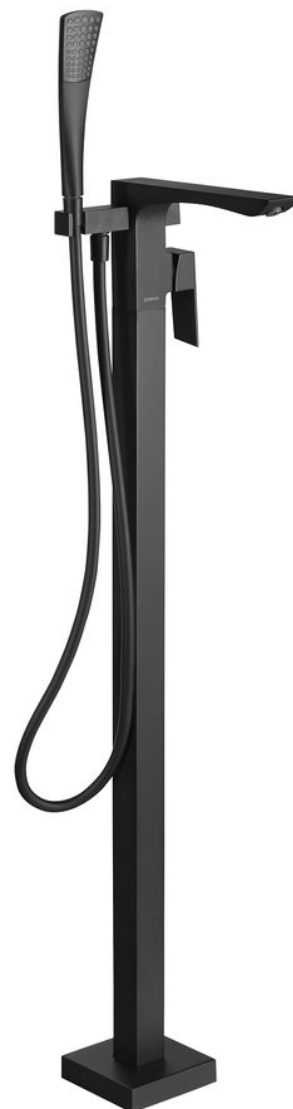

Order code: 1102-10B

Basic information

Brand: Sapho
Series: LATUS

Size

Height: 1095 mm

Properties

Colour: Black matt
Material: Brass
Shape: Square
Installation: Floorstanding
Type of control: Lever
Type of diverter: Rotary
Cartridge diameter: 35 mm
Weight / Piece: 11.0 kg
Packaging: 1 Piece
Warranty: 6 years