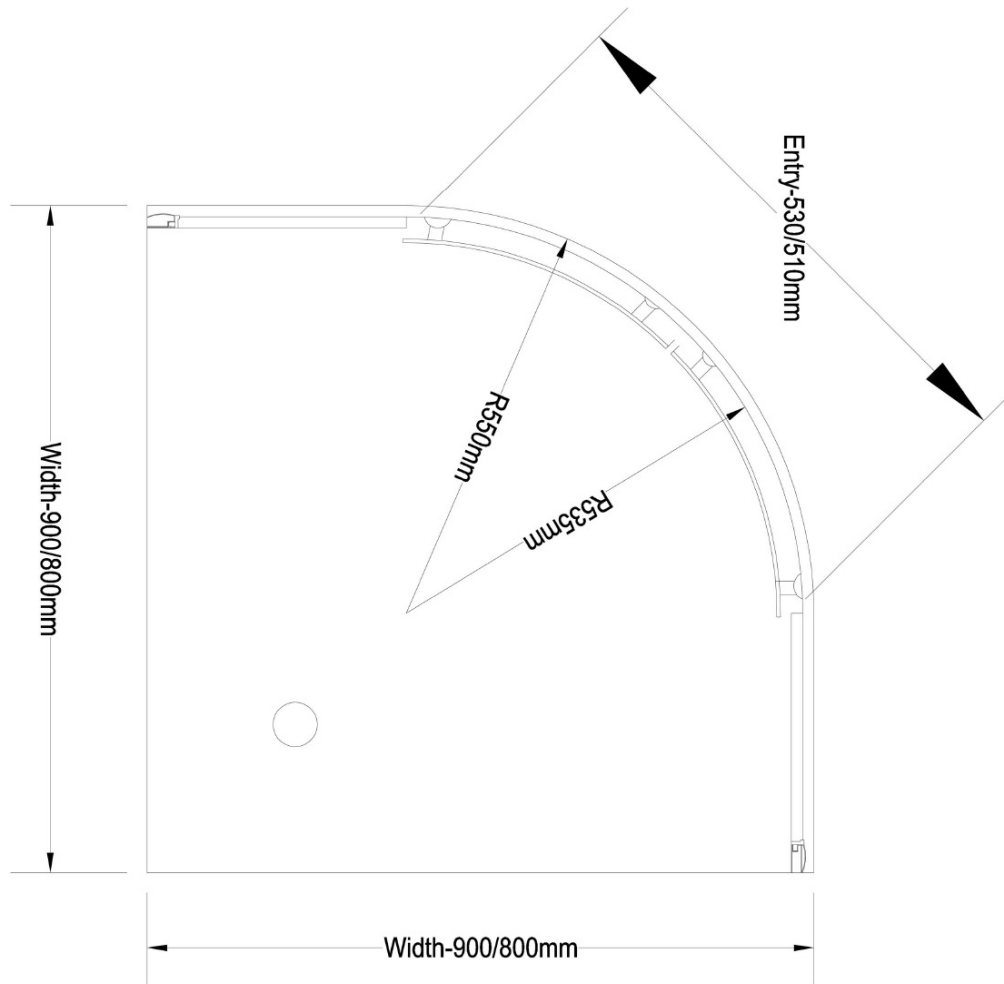

### Size

**Width:** 900 mm

**Height:** 1850 mm

**Depth:** 900 mm

### Properties

**Profile colour:** Chrome - polished aluminum

**Shape:** Quadrant shower enclosures

**Type of opening:** Sliding door

**Opening width:** 510 mm

**Glass colour:** TRANSPARENT glass

**Glass thickness:** 4 mm

### Spare parts

ARLETA Set of magnetic seals (Order code: NDHLS-3)

HLS900 set of vertical profiles (Order code: NDHLS900-03)

AGGA/ARLETA set of rollers (Order code: NDHLFS-1)

AGGA/ARLETA handle, pair (Order code: NDHLFS-5)

AGGA/ARLETA set of screws (Order code: NDHLFS-6)

Glass for the HLS900Y, fixed part (Order code: NDHLS900Y-1)

Technical sheet

ARLETA Quadrant Shower Enclosure 900x900mm, clear glass