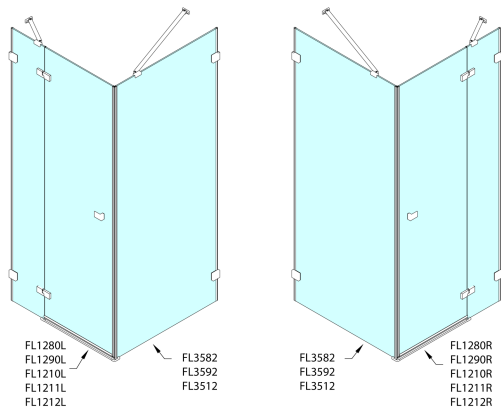

FORTIS EDGE shower door without profile 1200mm, clear glass, right