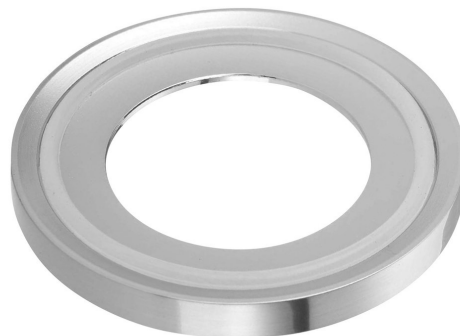

**Metal countertop-Washbasin Base, height 10mm,
chrome**

Order code: TY6401

Basic information

Brand: Sapho

Properties

Material: Zinc alloy

Weight / Piece: 0.2 kg

Packaging: 1 Piece

Warranty: 2 years

Metal countertop-Washbasin Base, height 10mm,
chrome

Technical sheet