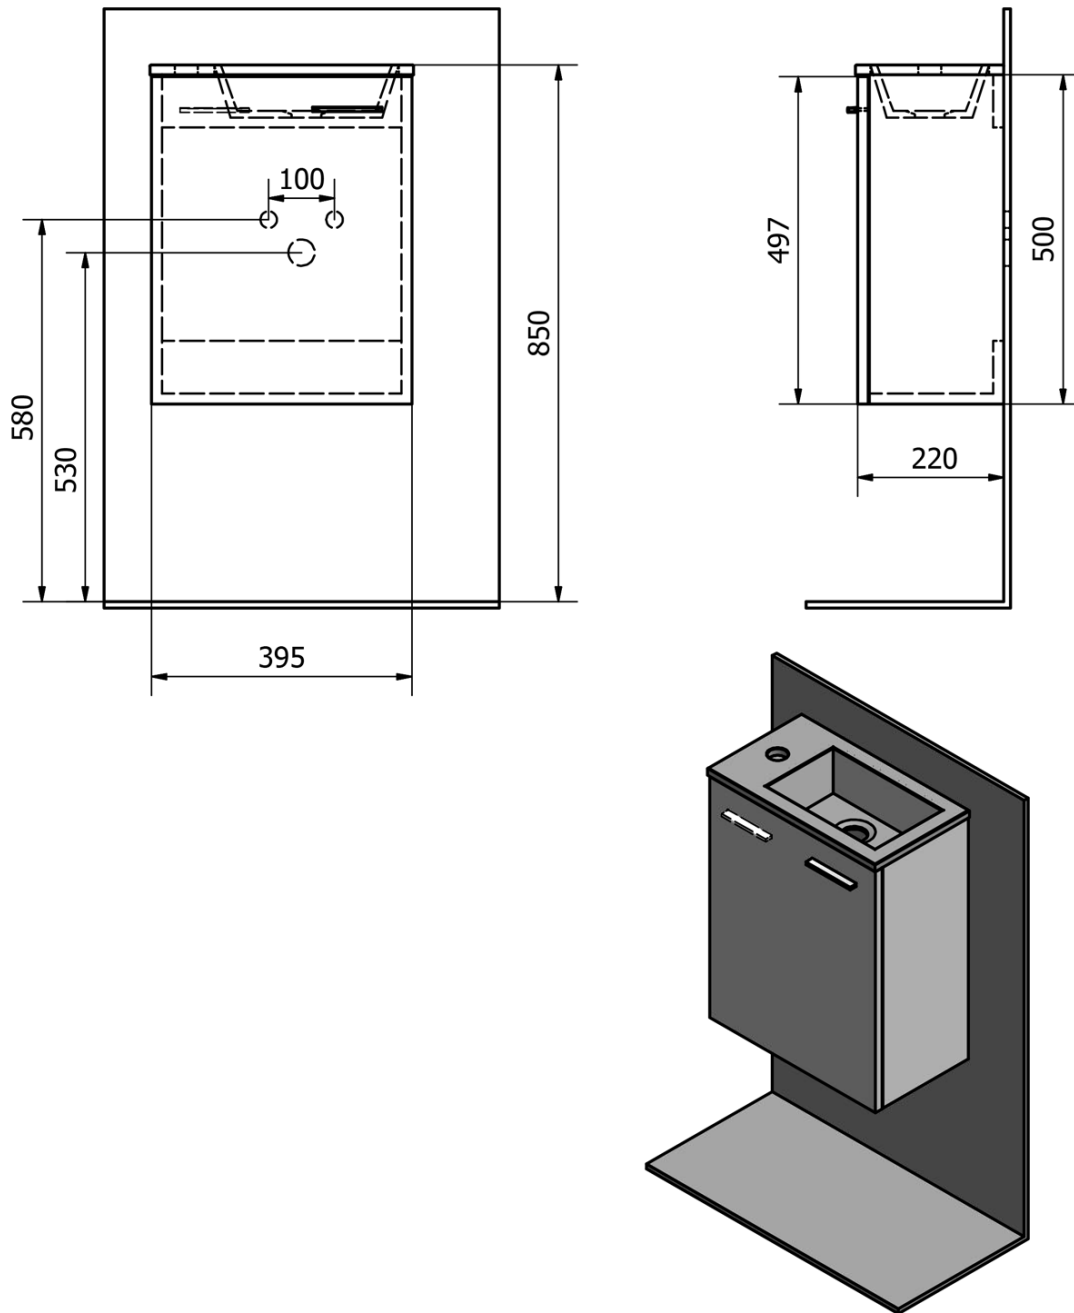

ZOJA cabinet with washbasin 40x22 cm, oak platin

Order code: 51049DP-01

Basic information

Brand: Aqualine

Series: ZOJA

Size

Width: 395 mm

Height: 518 mm

Depth: 220 mm

Properties

Colour: Brown

Decor: Platin Oak

Material: MDF/laminate

Installation: Wall-Hung

Type of cabinet: Door

Type of washbasin: Washbasin

Opening direction: Versatile

Equipment: Installation necessary

Weight / Piece: 10.64 kg

Packaging: 2 Piece

Warranty: 2 years

Technical sheet

ZOJA cabinet with washbasin 40x22 cm, oak platin