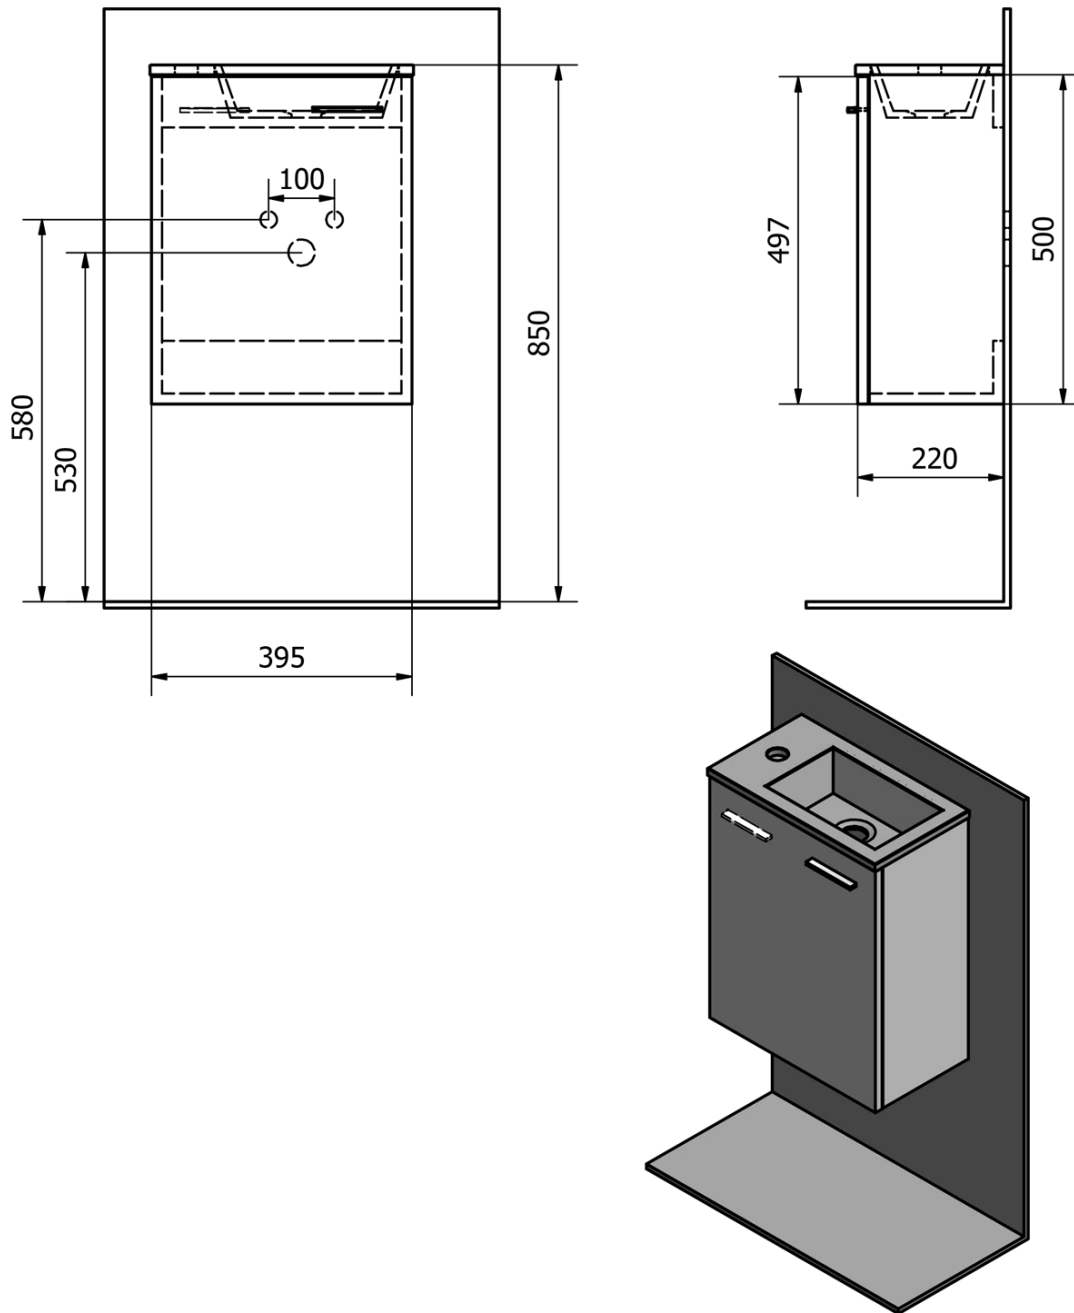

ZOJA cabinet with washbasin 40x22 cm, oak platin

Order code: 51049DP-01

Basic information

Brand: Aqualine
Series: ZOJA

Size

Width: 395 mm
Height: 518 mm
Depth: 220 mm

Properties

Colour: Brown
Decor: Platin Oak
Material: MDF/laminate
Installation: Wall-Hung
Type of cabinet: Door
Type of washbasin: Washbasin
Opening direction: Versatile
Equipment: Installation necessary
Weight / Piece: 10.64 kg
Packaging: 2 Piece
Warranty: 2 years

Technical sheet

ZOJA cabinet with washbasin 40x22 cm, oak platin