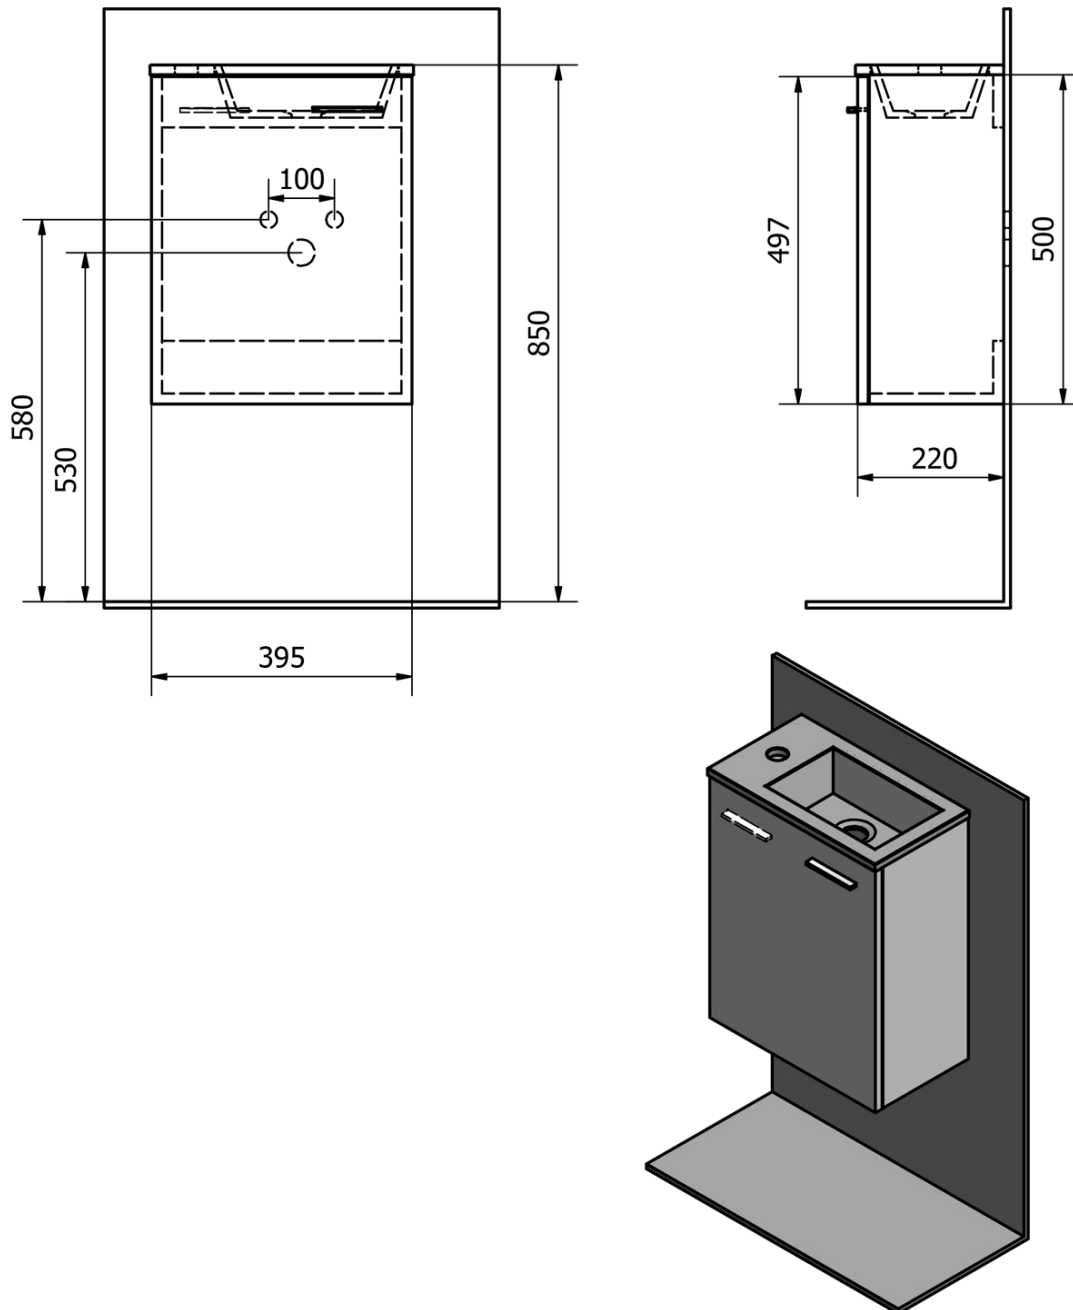

### Size

**Width:** 395 mm  
**Height:** 518 mm  
**Depth:** 220 mm

### Properties

**Colour:** Brown  
**Decor:** Platin Oak  
**Material:** MDF/laminate  
**Installation:** Wall-Hung  
**Type of cabinet:** Door  
**Type of washbasin:** Washbasin  
**Opening direction:** Versatile  
**Equipment:** Installation necessary  
**Weight / Piece:** 10.64 kg  
**Packaging:** 2 Piece  
**Warranty:** 2 years

Technical sheet

ZOJA cabinet with washbasin 40x22 cm, oak platin