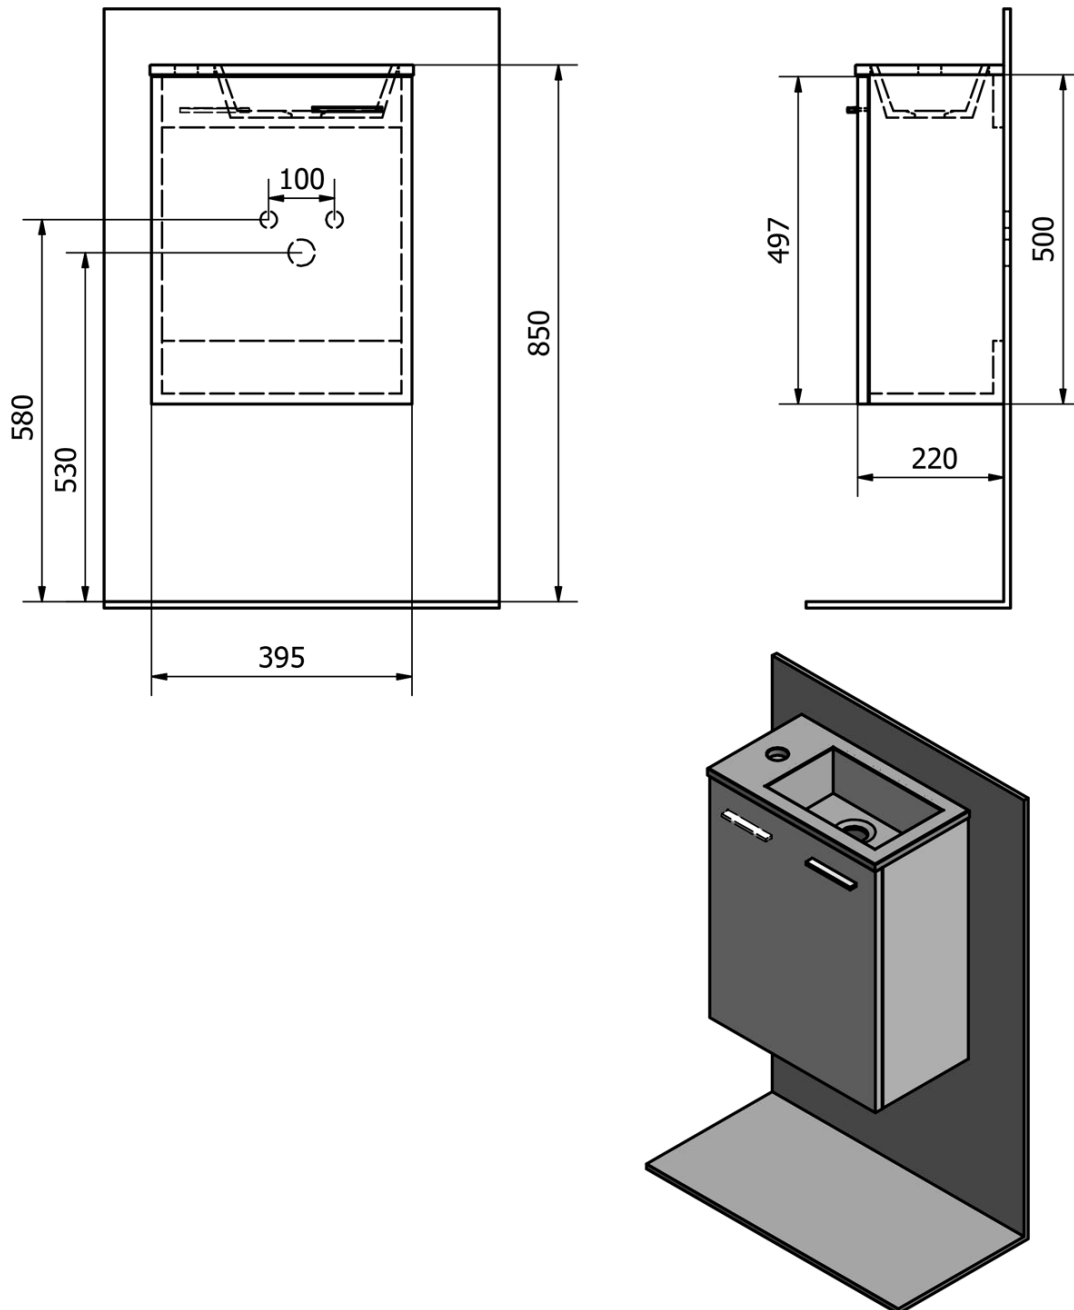

## ZOJA cabinet with washbasin 40x22 cm, white

**Order code:** 51049A-01

### Size

**Width:** 395 mm  
**Height:** 518 mm  
**Depth:** 220 mm

### Properties

**Colour:** White  
**Material:** MDF/laminate  
**Installation:** Wall-Hung  
**Type of cabinet:** Door  
**Type of washbasin:** Washbasin  
**Opening direction:** Versatile  
**Weight / Piece:** 10.64 kg  
**Packaging:** 2 Piece  
**Warranty:** 2 years

# ZOJA cabinet with washbasin 40x22 cm, white