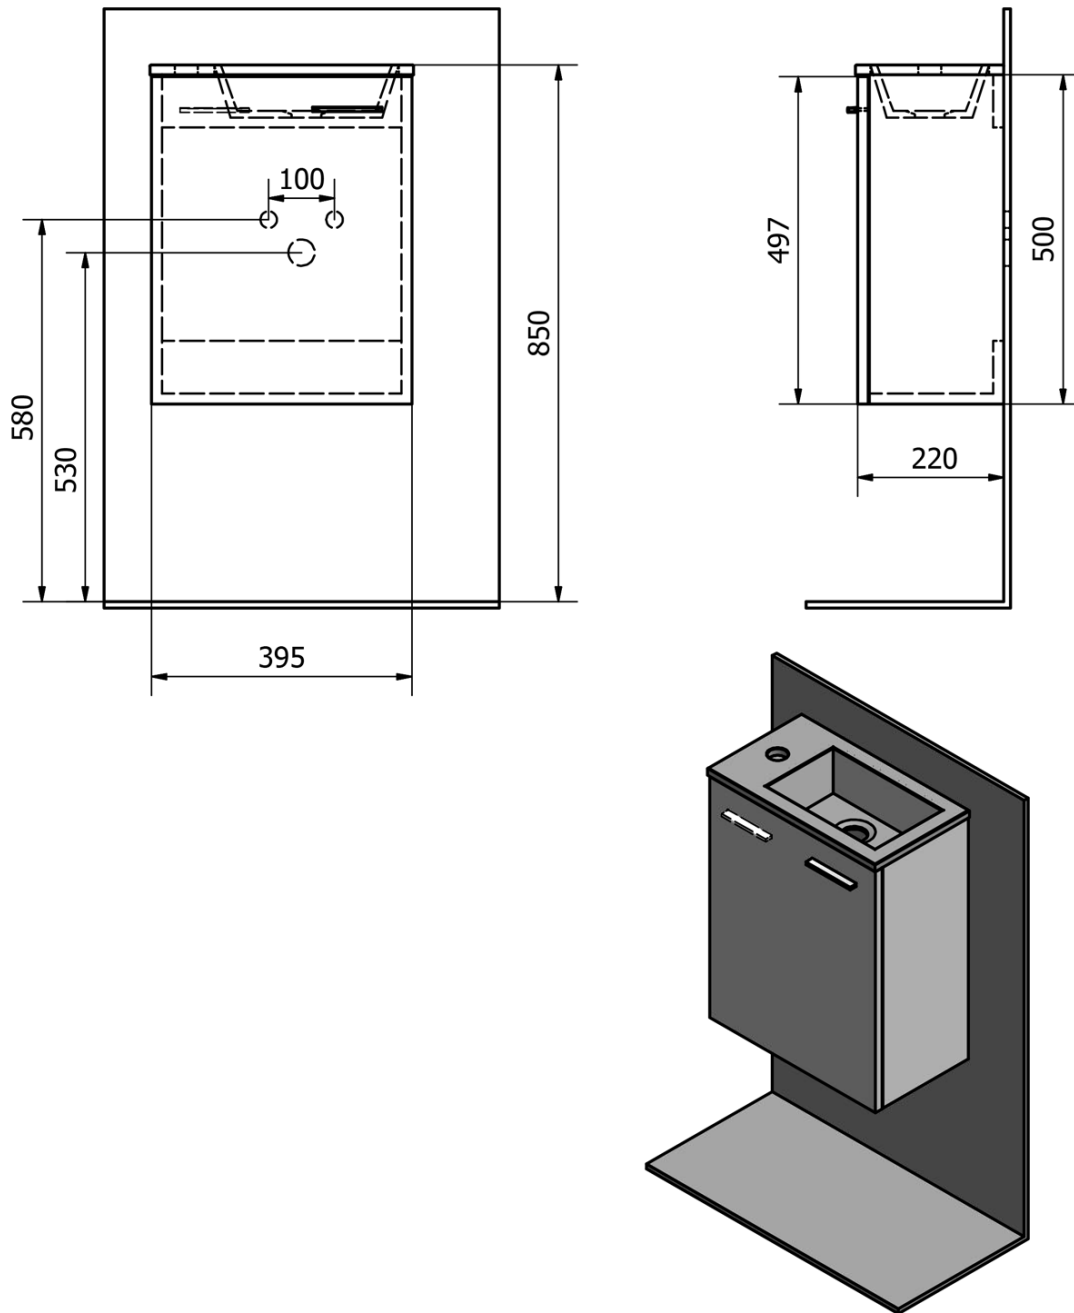

ZOJA cabinet with washbasin 40x22 cm, white

Order code: 51049A-01

Basic information

Brand: Aqualine
Series: ZOJA

Size

Width: 395 mm
Height: 518 mm
Depth: 220 mm

Properties

Colour: White
Material: MDF/laminate
Installation: Wall-Hung
Type of cabinet: Door
Type of washbasin: Washbasin
Opening direction: Versatile
Weight / Piece: 10.64 kg
Packaging: 2 Piece
Warranty: 2 years

Technical sheet

ZOJA cabinet with washbasin 40x22 cm, white